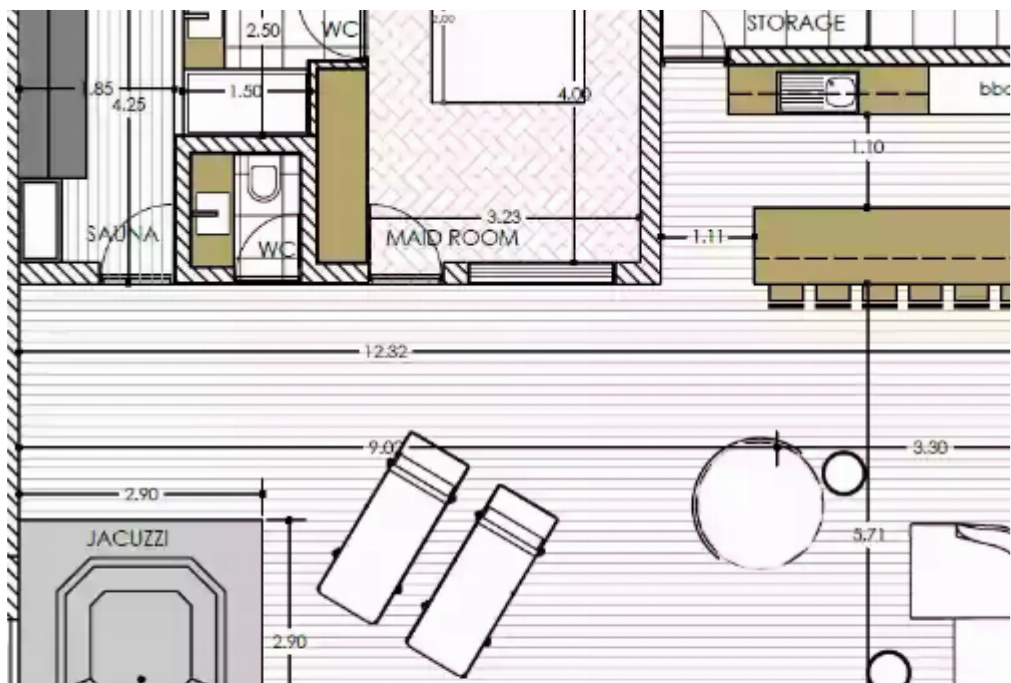

Estate ID: 29714

Ref: J3474L1258

Density: **0 %**

Available from: **2024-04-23**

Offered at: **800,000**

Type: **Penthouse**

Welcome to an extraordinary penthouse that redefines luxury living. With four lavish bedrooms and three modern bathrooms, this residence offers an opulent retreat that combines grandeur with comfort. Encompassing an expansive 91 square meters of covered area, the penthouse provides an unparalleled canvas for indulging in the ultimate living experience. Step onto the covered veranda, spanning 32 square meters, where you can savor moments of tranquility while immersed in breathtaking vistas. Additionally, an open veranda extending 94 square meters beckons you to bask in the open skies, elevating your connection to the surrounding beauty. Ensuring your convenience and security, two dedica...