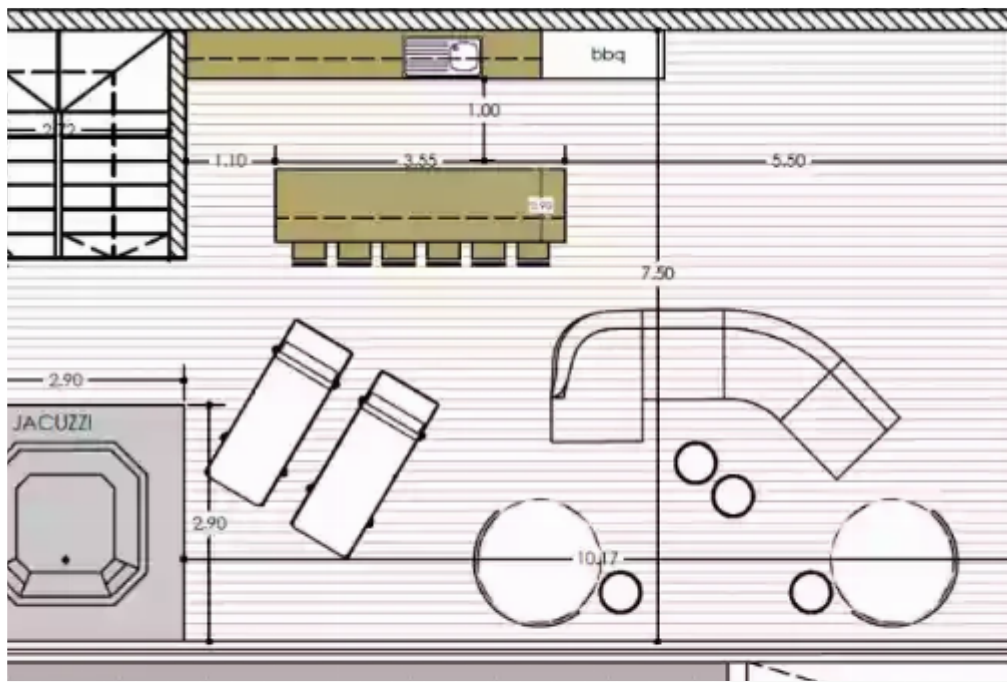

**Estate ID:** 29717

**Ref:** J3474L1257

Density: **0 %**

Available from: **2024-04-23**

Offered at: **1,300,000**

Type: **Penthouse**

Welcome to an extraordinary penthouse that redefines luxury living. With four lavish bedrooms and three modern bathrooms, this residence offers an opulent retreat that combines grandeur with comfort. Encompassing an expansive 191 square meters of covered area, the penthouse provides an unparalleled canvas for indulging in the ultimate living experience. Step onto the covered veranda, spanning 46 square meters, where you can savor moments of tranquility while immersed in breathtaking vistas. Additionally, an open veranda extending 103 square meters beckons you to bask in the open skies, elevating your connection to the surrounding beauty. Ensuring your convenience and security, two dedi...