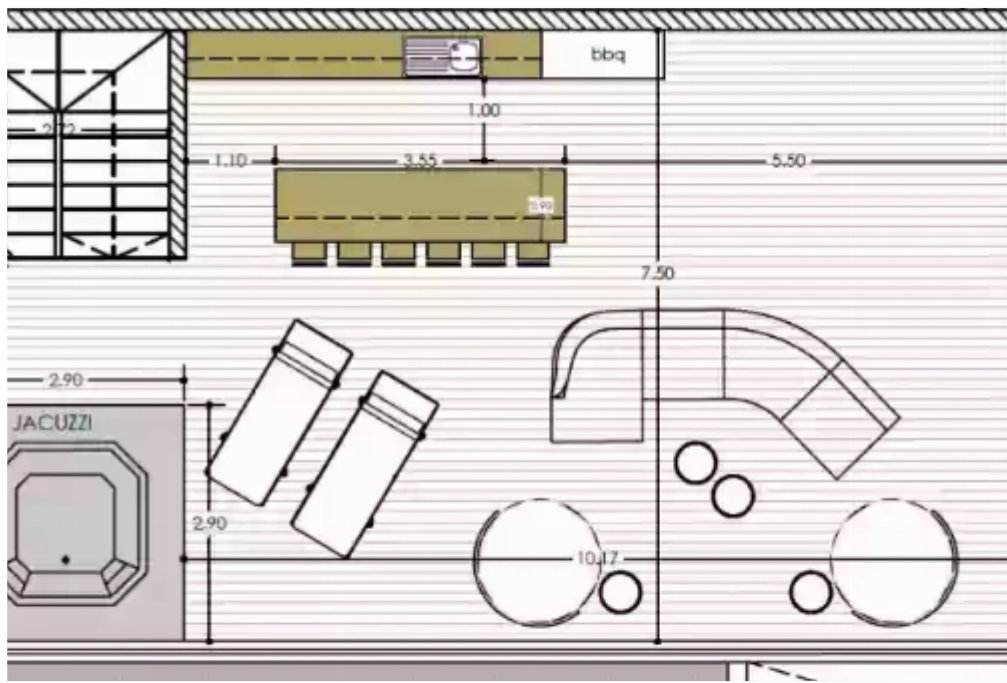

Estate ID: 29717

Ref: J3474L1257

Density: **0 %**

Available from: **2024-04-23**

Offered at: **1,300,000**

Type: **Penthouse**

Welcome to an extraordinary penthouse that redefines luxury living. With four lavish bedrooms and three modern bathrooms, this residence offers an opulent retreat that combines grandeur with comfort. Encompassing an expansive 191 square meters of covered area, the penthouse provides an unparalleled canvas for indulging in the ultimate living experience. Step onto the covered veranda, spanning 46 square meters, where you can savor moments of tranquility while immersed in breathtaking vistas. Additionally, an open veranda extending 103 square meters beckons you to bask in the open skies, elevating your connection to the surrounding beauty. Ensuring your convenience and security, two dedi...