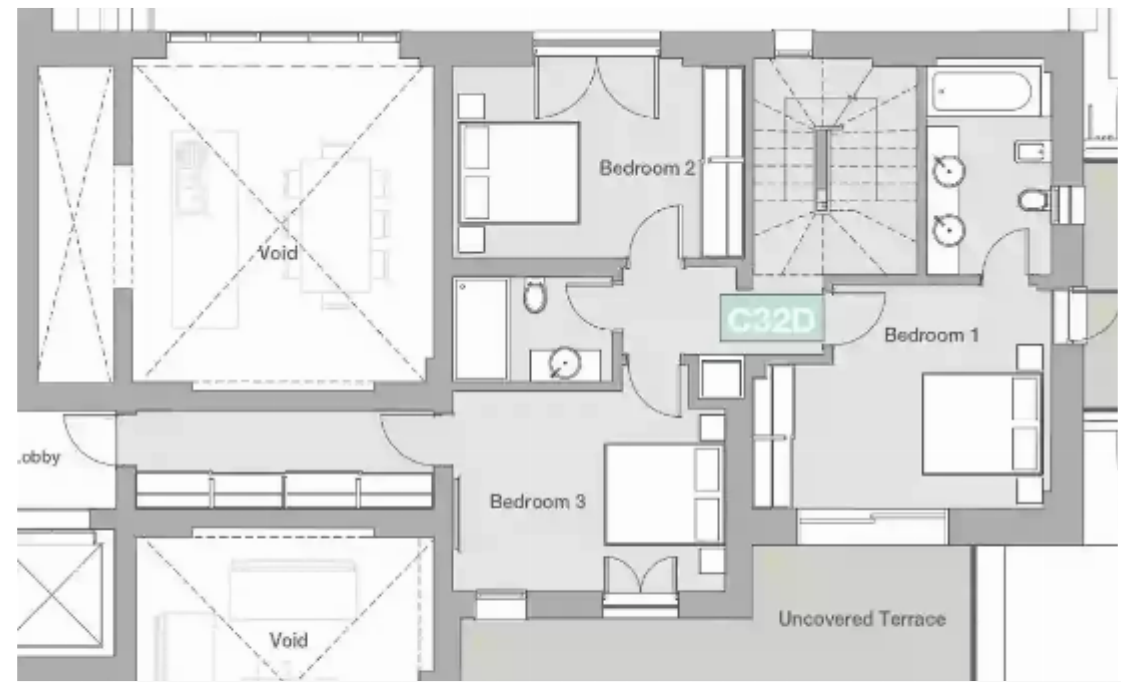

Estate ID: 29889

Ref: J3372L1041

NET internal area: **236245**

Bathrooms: **3**

Bedrooms: **4**

Parking spaces: **1 cars**

Available from: **2024-04-23**

Offered at: **6,100,000**

Type: **Apartment**

Veranda: **132 m²**

Welcome to Castle Residences, where luxury and elegance converge in this exceptional apartment located on floors 3, 4 and 5. Spanning an impressive 245 sqm, this exquisite residence features 4 spacious bedrooms and 3 modern bathrooms, offering ample space for your every need. Step outside to the covered terrace of 40 sqm, perfect for relaxing and enjoying the stunning views. Additionally, indulge in the expansive uncovered terrace, spanning 92 sqm, providing an ideal setting for outdoor gatherings and blissful moments. Embrace the ultimate indulgence with access to the pool spa, where relaxation and rejuvenation await you. Experience the pinnacle of sophisticated living at Castle Residences....