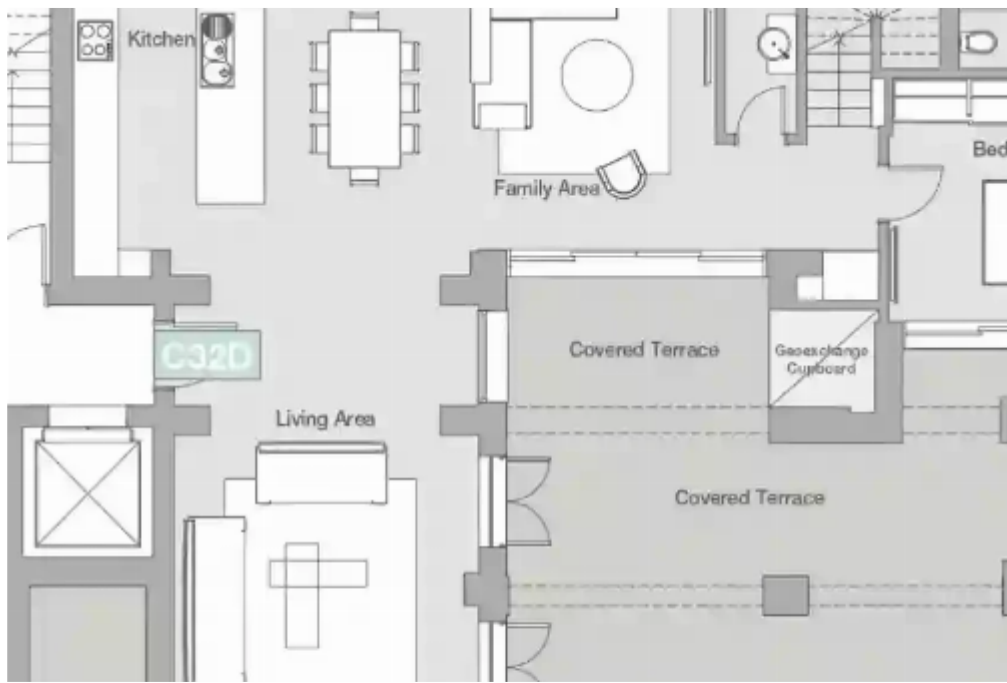

Estate ID: 29889

Ref: J3372L1041

NET internal area: **236245**

Bathrooms: **3**

Bedrooms: **4**

Parking spaces: **1 cars**

Available from: **2024-04-23**

Offered at: **6,100,000**

Type: **Apartment**

Veranda: **132 m²**

Welcome to Castle Residences, where luxury and elegance converge in this exceptional apartment located on floors 3, 4 and 5. Spanning an impressive 245 sqm, this exquisite residence features 4 spacious bedrooms and 3 modern bathrooms, offering ample space for your every need. Step outside to the covered terrace of 40 sqm, perfect for relaxing and enjoying the stunning views. Additionally, indulge in the expansive uncovered terrace, spanning 92 sqm, providing an ideal setting for outdoor gatherings and blissful moments. Embrace the ultimate indulgence with access to the pool spa, where relaxation and rejuvenation await you. Experience the pinnacle of sophisticated living at Castle Residences....