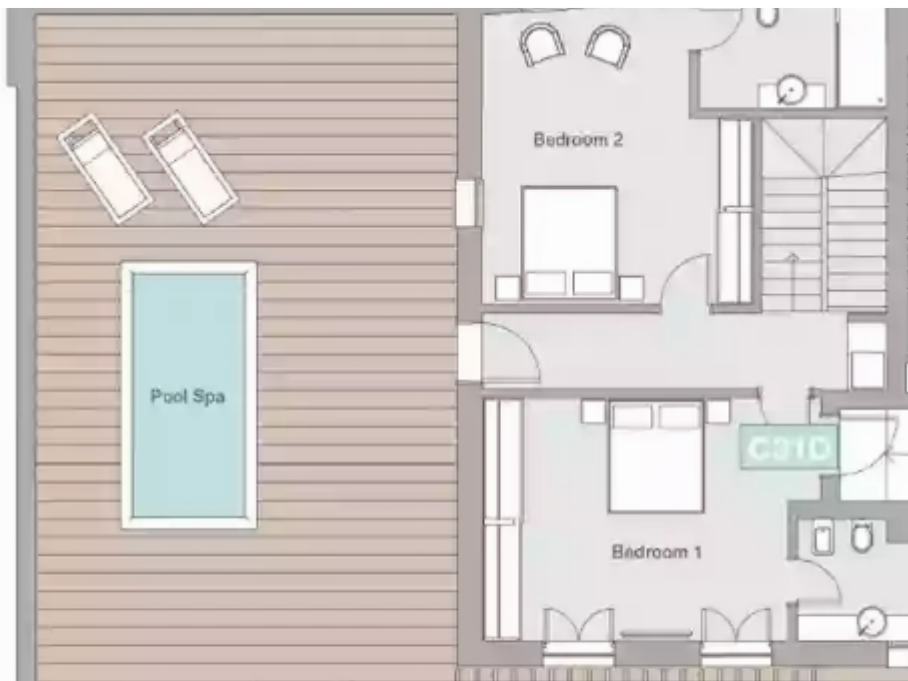

4 bedrooms, 236 sq.m.

Limassol, Limassol-Marina-3014 , Cyprus

This ad is presented by listings admin, under supervision from ,

Licensed Real Estate Agent Reg no: 1234, Lic no: 603/E

Offered at: €7,200,000

Estate ID: 29890

Ref: J3372L1040

NET internal area: **236**

Bathrooms: **3**

Bedrooms: **4**

Parking spaces: **1 cars**

Available from: **2024-04-23**

Offered at: **7,200,000**

Type: **Apartment**

Veranda: **92 m²**

Welcome to Castle Residences, where luxury and elegance converge in this exceptional apartment located on floors 3 and 4. Spanning an impressive 236 sqm, this exquisite residence features 4 spacious bedrooms and 3 modern bathrooms, offering ample space for your every need. Step outside to the covered terrace of 92 sqm, perfect for relaxing and enjoying the stunning views. Embrace the ultimate indulgence with access to the pool spa, where relaxation and rejuvenation await you. Experience the pinnacle of sophisticated living at Castle Residences....