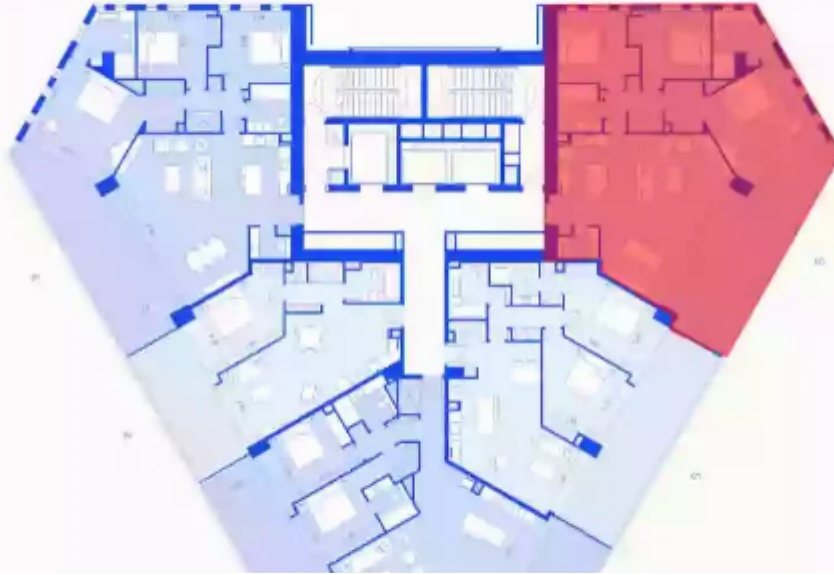

**Estate ID:** 29951

**Ref:** J3352L974

APARTMENTS  
Levels 20 - 24

NET internal area: **110**

Bathrooms: **2**

Bedrooms: **2**

Parking spaces: **1 cars**

Available from: **2024-04-23**