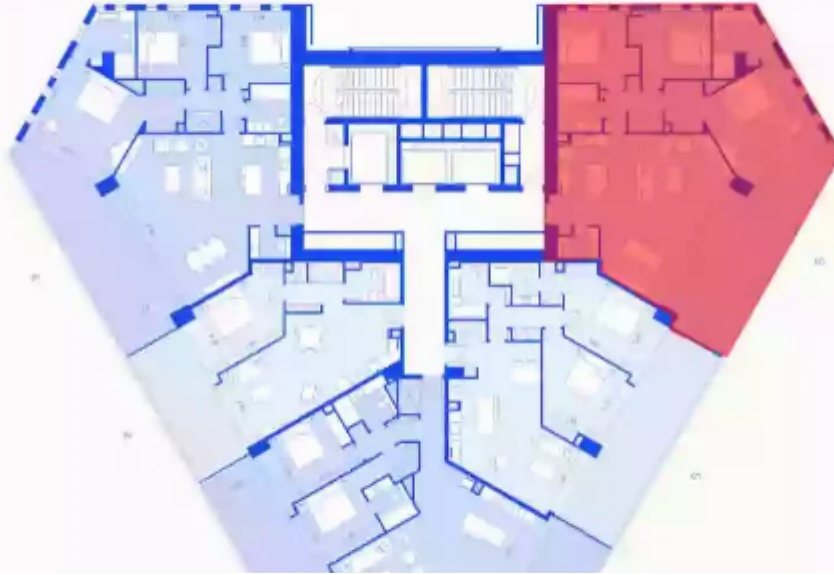

Estate ID: 29951

Ref: J3352L974

APARTMENTS
Levels 20 - 24

NET internal area: **110**

Bathrooms: **2**

Bedrooms: **2**

Parking spaces: **1 cars**

Available from: **2024-04-23**