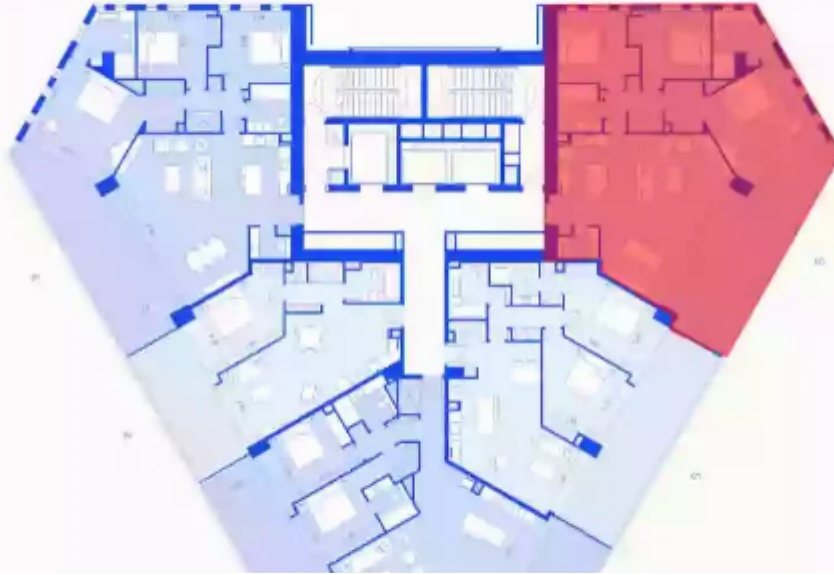

**Estate ID:** 29956

**Ref:** J3352L968

APARTMENTS  
Levels 20 - 24

NET internal area: **108**

Bathrooms: **2**

Bedrooms: **2**

Parking spaces: **1 cars**

Available from: **2024-04-23**

This exclusive development offers a collection of exquisite apartments and offices that epitomize elegance and sophistication. As you step into the grand 24-floor apartment at Trilogy, you'll be captivated by the breathtaking panoramic views of the glistening Mediterranean and the vibrant cityscape below. Spanning across 108 sqm, this residence exudes a sense of space and grandeur, perfect for those seeking a lavish and comfortable abode. With two luxurious bedrooms, you'll find ample space for your family and guests to enjoy the ut...