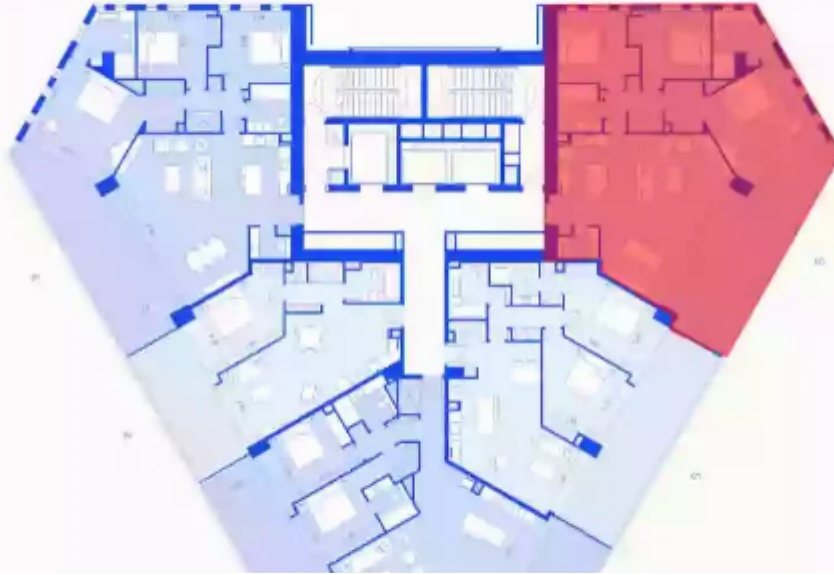

Estate ID: 29956

Ref: J3352L968

APARTMENTS
Levels 20 - 24

NET internal area: **108**

Bathrooms: **2**

Bedrooms: **2**

Parking spaces: **1 cars**

Available from: **2024-04-23**

This exclusive development offers a collection of exquisite apartments and offices that epitomize elegance and sophistication. As you step into the grand 24-floor apartment at Trilogy, you'll be captivated by the breathtaking panoramic views of the glistening Mediterranean and the vibrant cityscape below. Spanning across 108 sqm, this residence exudes a sense of space and grandeur, perfect for those seeking a lavish and comfortable abode. With two luxurious bedrooms, you'll find ample space for your family and guests to enjoy the ut...