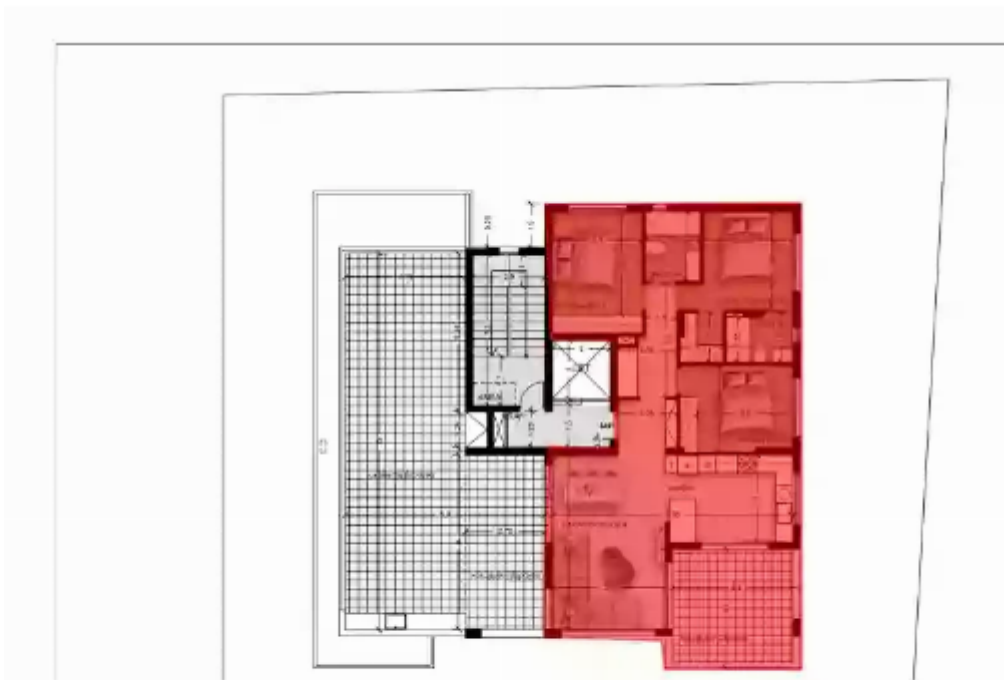

4 bedrooms, 108 sq.m.

Limassol, Synergatismou-St-Kato-Polemidia-4159 , Cyprus

This ad is presented by listings admin, under supervision from ,
Licensed Real Estate Agent Reg no: 1234, Lic no: 603/E

Offered at: € 900,000

Estate ID: 30635

Ref: J3091L1324

NET internal area: **108**

Bathrooms: **3**

Bedrooms: **4**

Parking spaces: **1 cars**

Available from: **2024-04-23**

Offered at: **900,000**

Type: **Apartment**

Veranda: **89 m²**

Welcome to this attractive family apartment located on the outskirts of the city in the prestigious area of Kato Polemidia, Limassol. This lovely home offers comfort and functionality for your family. The apartment is situated on the fourth floor of the building and features four spacious bedrooms and three modern bathrooms. With an interior area of 108 square meters, there is plenty of space for your family. You can also enjoy fresh air and relax on the covered veranda, which measures 89 square meters. Additional amenities include an elevator that will make your life easier and provide easy access throughout the building. Furthermore, you will have access to a covered parking space, which i...