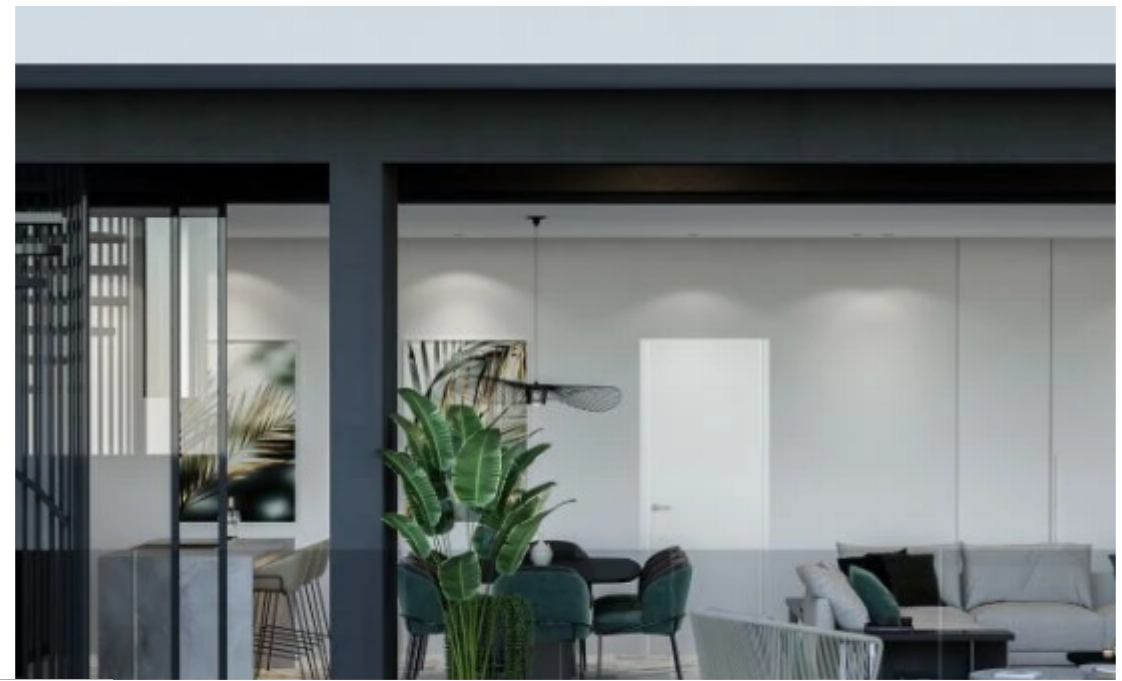

**Offered at:** €950,000

**Estate ID:** 30640

**Ref:** J3088L580

Density: **0 %**

Available from: **2024-04-23**

Offered at: **950,000**

Type: **Penthouse**

Elysian Residence: A Luxurious Blend of Tradition and Modern Living Welcome to Elysian Residence, a true gem nestled in the vibrant district of Mesa Getonia. This exquisite property seamlessly combines traditional charm with contemporary comfort, creating a haven that will instantly make you feel at home. With only 10 exclusive flats available, including two-bedroom and three-bedroom apartments, Elysian Residence offers a rare opportunity to experience a refined lifestyle in a truly exceptional setting. Step into your new home at Elysian Residence and be captivated by the meticulous attention to detail. The beautifully-designed contemporary kitchens and bathrooms showcase the high...