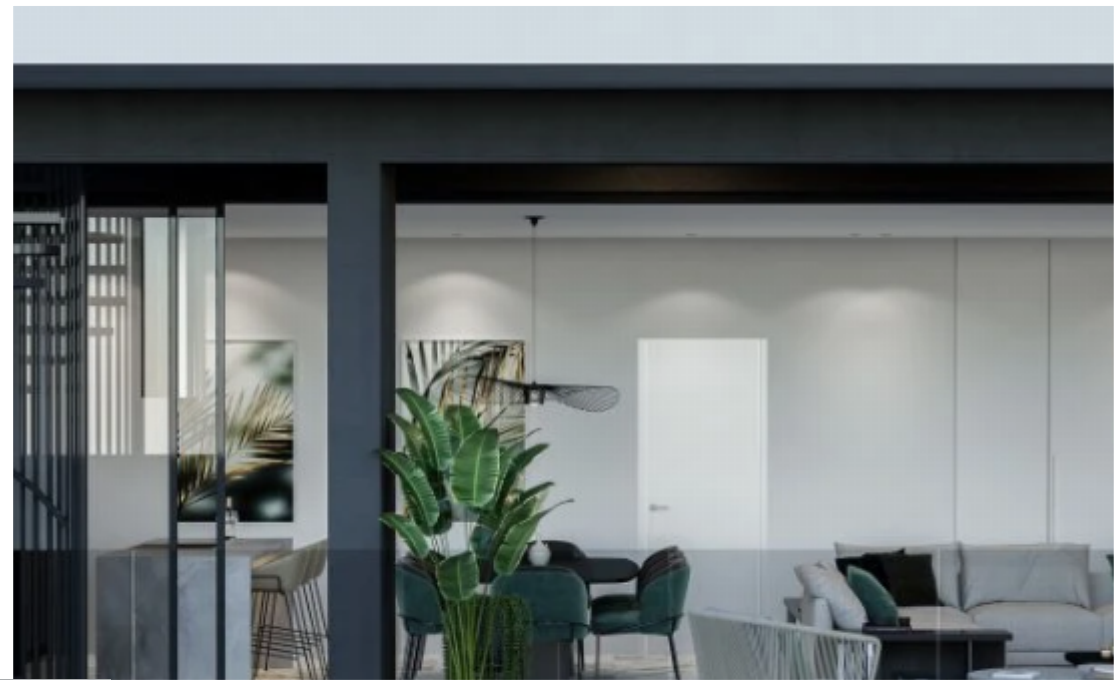

Offered at: € 900,000

Estate ID: 30641

Ref: J3088L579

Density: **0 %**

Available from: **2024-04-23**

Offered at: **900,000**

Type: **Penthouse**

Elysian Residence: A Luxurious Blend of Tradition and Modern Living Welcome to Elysian Residence, a true gem nestled in the vibrant district of Mesa Getonia. This exquisite property seamlessly combines traditional charm with contemporary comfort, creating a haven that will instantly make you feel at home. With only 10 exclusive flats available, including two-bedroom and three-bedroom apartments, Elysian Residence offers a rare opportunity to experience a refined lifestyle in a truly exceptional setting. Step into your new home at Elysian Residence and be captivated by the meticulous attention to detail. The beautifully-designed contemporary kitchens and bathrooms showcase the high...