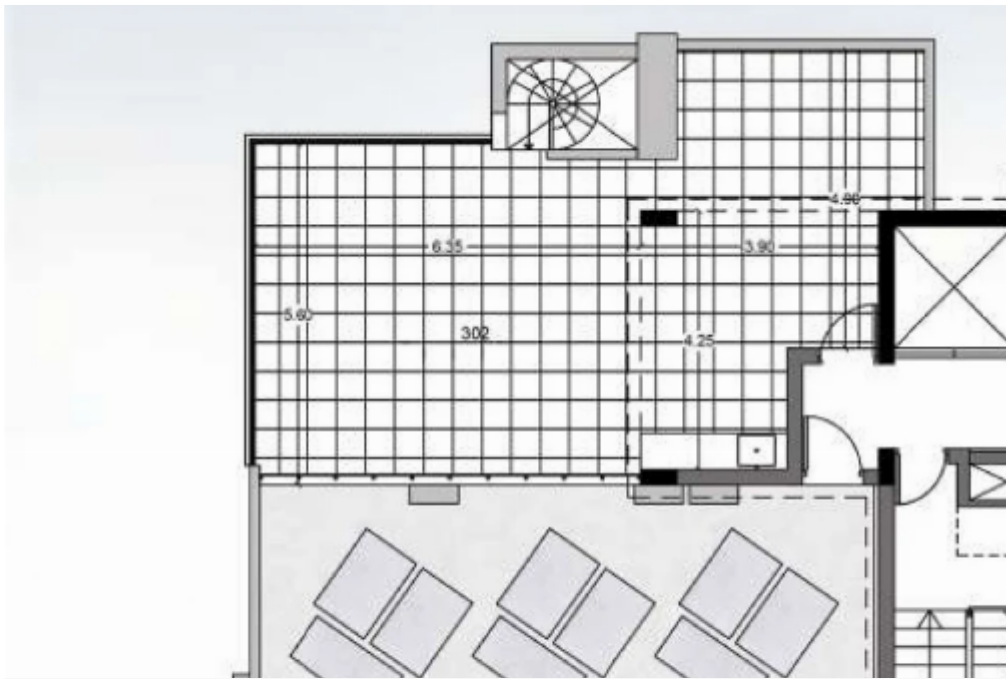

## 2 bedrooms, 89 sq.m.

Limassol, Panthea-Grammar-School-Agios-Athanasios-4105 ,  
Cyprus

This ad is presented by listings admin, under supervision from ,  
Licensed Real Estate Agent Reg no: 1234, Lic no: 603/E

**Offered at:** € 450,000

**Estate ID:** 30665

**Ref:** J3074L545

Density: **0 %**

Available from: **2024-04-23**

Offered at: **450,000**

Type: **Penthouse**

This stunning penthouse, located on the 3rd floor, offers luxurious living spaces and breathtaking views. With a total area of 89 square meters, it features 2 spacious bedrooms and 2 modern bathrooms, ensuring comfort and privacy for its residents. Step outside onto the covered and open veranda, spanning 28 square meters, where you can enjoy the fresh air and soak in the panoramic vistas of the surrounding landscape. For those with a green thumb, there's a lush rooftop garden of 61 square meters, offering a serene oasis to unwind and connect with nature. Additional features include a storage room for keeping your belongings organized, a convenient lift for easy access to the penthouse, and...