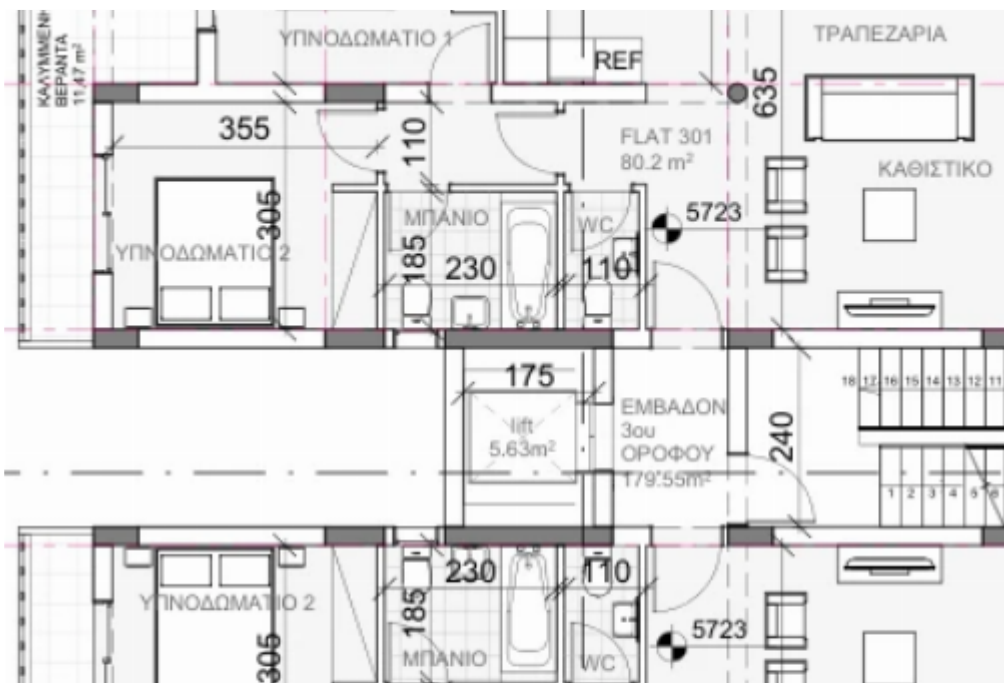

## 2 bedrooms, 118 sq.m.

Limassol, Apos-Andreas-3060 , Cyprus

This ad is presented by listings admin, under supervision from ,  
Licensed Real Estate Agent Reg no: 1234, Lic no: 603/E

**Offered at:** € 400,000

**Estate ID:** 30723

**Ref:** J3041L501

Density: **0 %**

Available from: **2024-04-23**

Offered at: **400,000**

Type: **Penthouse**

Apartment 302: Spacious 2-Bedroom Luxury Apartment Discover Apartment 302 at CHRISTINA COURT, a luxurious 2-bedroom apartment offering a total covered area of 118 sqm. This meticulously designed living space encompasses 80 sqm of comfortable living area, a 21 sqm veranda for outdoor enjoyment, and additional storage and parking spaces totaling 17 sqm. Step into a world of elegance and modern living as you explore Apartment 302.