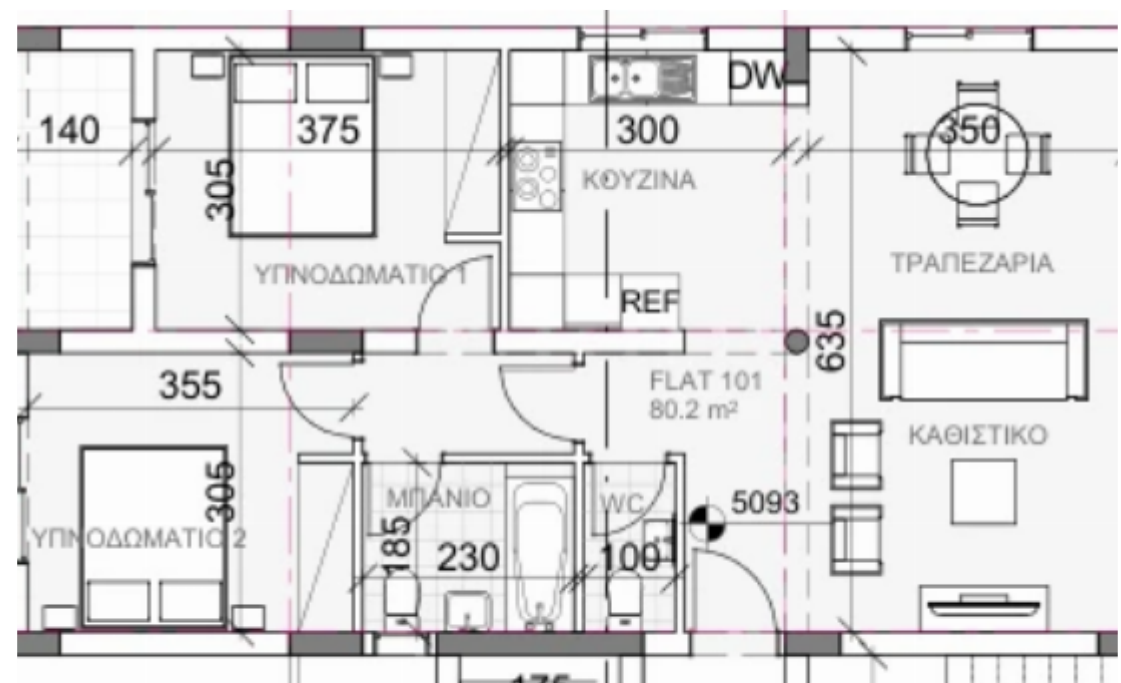

## 2 bedrooms, 118 sq.m.

Limassol, Apos-Andreas-3060 , Cyprus

This ad is presented by listings admin, under supervision from ,  
Licensed Real Estate Agent Reg no: 1234, Lic no: 603/E

**Offered at:** €350,000

**Estate ID:** 30727

**Ref:** J3041L496

NET internal area: **118**

Bathrooms: **2**

Bedrooms: **2**

Parking spaces: **1 cars**

Available from: **2024-04-23**

Offered at: **350,000**

Type: **Apartment**

Veranda: **21 m²**

Apartment 101: Spacious 2-Bedroom Luxury Apartment Discover Apartment 101 at CHRISTINA COURT, a luxurious 2-bedroom apartment offering a total covered area of 118 sqm. This meticulously designed living space encompasses 80 sqm of comfortable living area, a 21 sqm veranda for outdoor enjoyment, and additional storage and parking spaces totaling 17 sqm. Step into a world of elegance and modern living as you explore Apartment 101.