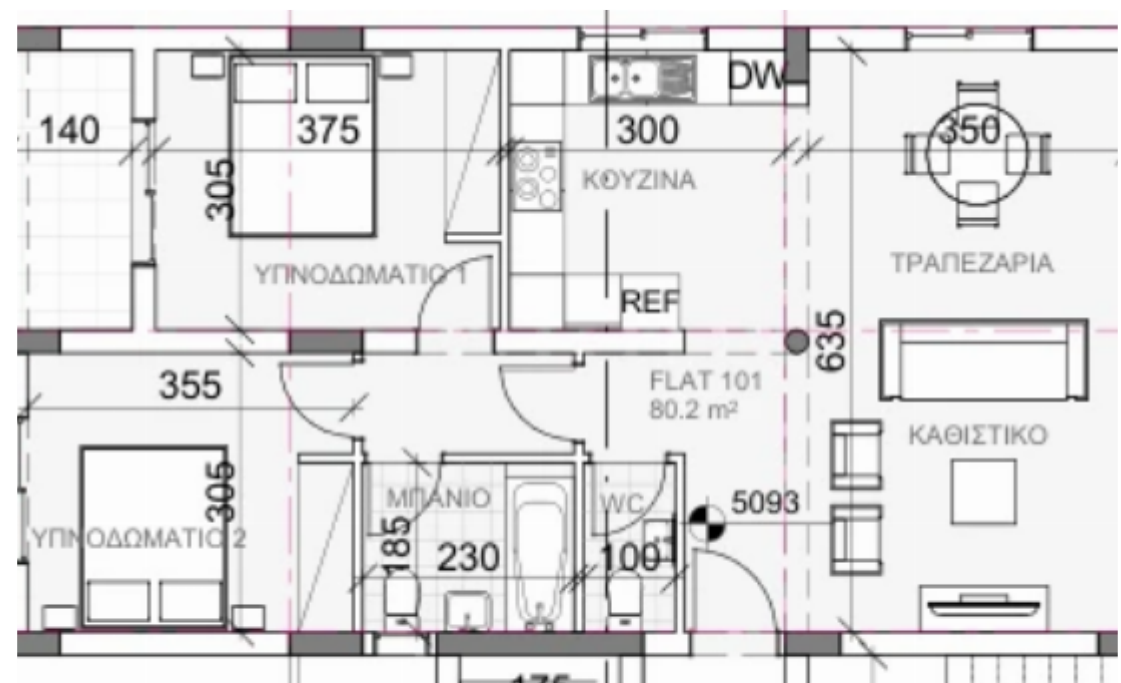

2 bedrooms, 118 sq.m.

Limassol, Apos-Andreas-3060 , Cyprus

This ad is presented by listings admin, under supervision from ,
Licensed Real Estate Agent Reg no: 1234, Lic no: 603/E

Offered at: €350,000

Estate ID: 30727

Ref: J3041L496

NET internal area: **118**

Bathrooms: **2**

Bedrooms: **2**

Parking spaces: **1 cars**

Available from: **2024-04-23**

Offered at: **350,000**

Type: **Apartment**

Veranda: **21 m²**

Apartment 101: Spacious 2-Bedroom Luxury Apartment Discover Apartment 101 at CHRISTINA COURT, a luxurious 2-bedroom apartment offering a total covered area of 118 sqm. This meticulously designed living space encompasses 80 sqm of comfortable living area, a 21 sqm veranda for outdoor enjoyment, and additional storage and parking spaces totaling 17 sqm. Step into a world of elegance and modern living as you explore Apartment 101.