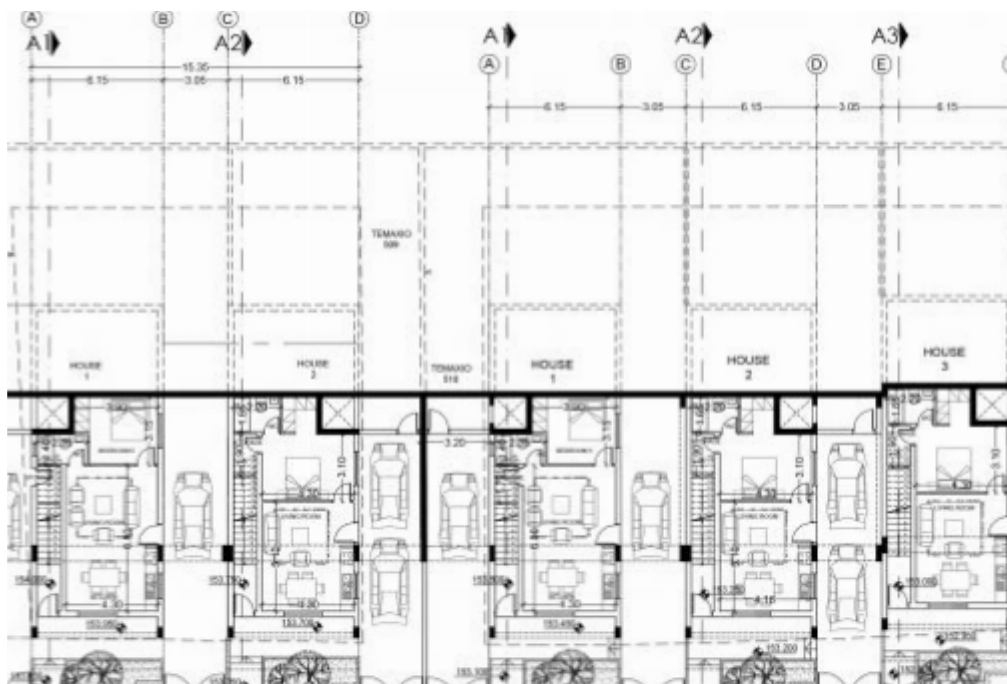

**Offered at:** €795,000

**Estate ID:** 30759

**Ref:** J3021L466

NET internal area: **263**

Bathrooms: **3**

Bedrooms: **4**

Parking spaces: **2 cars**

Available from: **2024-04-23**

Offered at: **795,000**

Type: **PrivateHouse**

Welcome to Dreamy Residence House 1, an exquisite and captivating detached property that truly lives up to its name. This magnificent home offers an exceptional living experience, boasting a spacious design and meticulous attention to detail. Nestled on a desirable land plot spanning 332 square meters, this residence provides ample outdoor space for relaxation, recreation, and creating cherished memories. The covered areas of this architectural marvel encompass an impressive 338 square meters, ensuring an abundance of room for comfortable living and elegant entertaining. The interior living space spans a generous 263 square meters, providing a harmonious blend of functionality and aesthet...