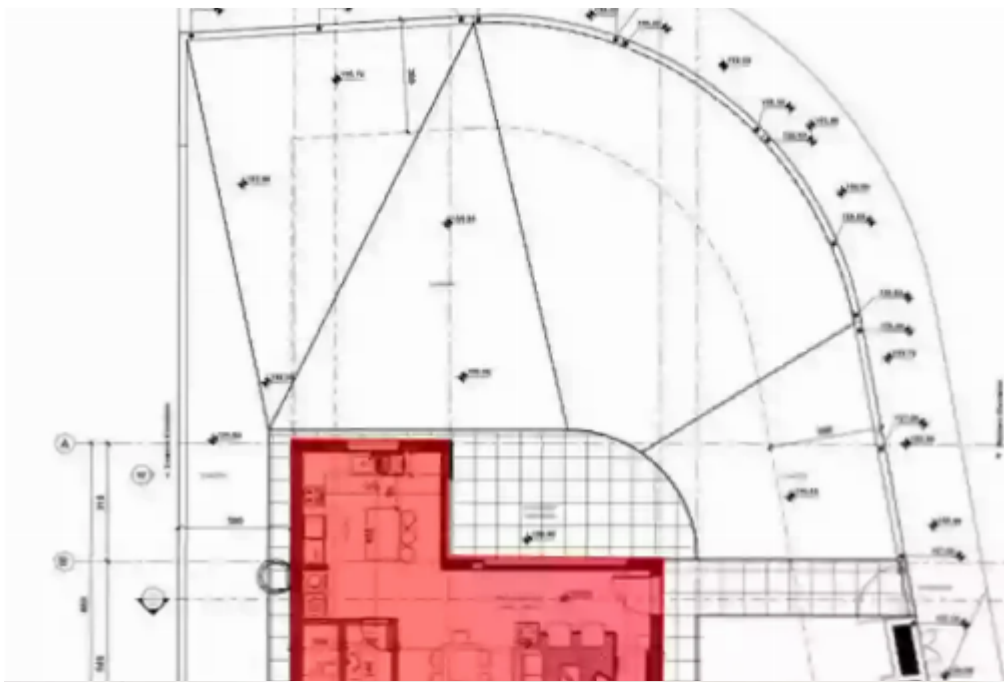

3 bedrooms, 175 sq.m.

Limassol, Parekklesia-4520 , Cyprus

This ad is presented by listings admin, under supervision from ,
 Licensed Real Estate Agent Reg no: 1234, Lic no: 603/E

Offered at: € 450,000

Estate ID: 30938

Ref: J2917L160

NET internal area: **175**

Bathrooms: **3**

Bedrooms: **3**

Available from: **2024-04-23**

Offered at: **450,000**

Type: **PrivateHouse**

Upgrade Your Living Experience with Optional Add-Ons Enhance your lifestyle at Eastern Pearl 2 with our exclusive optional add-ons. Immerse yourself in the ultimate outdoor oasis, complete with a beautifully landscaped garden, a refreshing private swimming pool, and a relaxing sun patio. Our residents have the freedom to fully customize their houses, tailoring them to their unique preferences and needs. Take control of the construction process and create your dream home. Create Your Outdoor Paradise With our optional add-ons, you can transform your living space into a serene and picturesque haven. Our beautifully landscaped gardens provide a stunning backdrop, bringing nature's beauty rig...