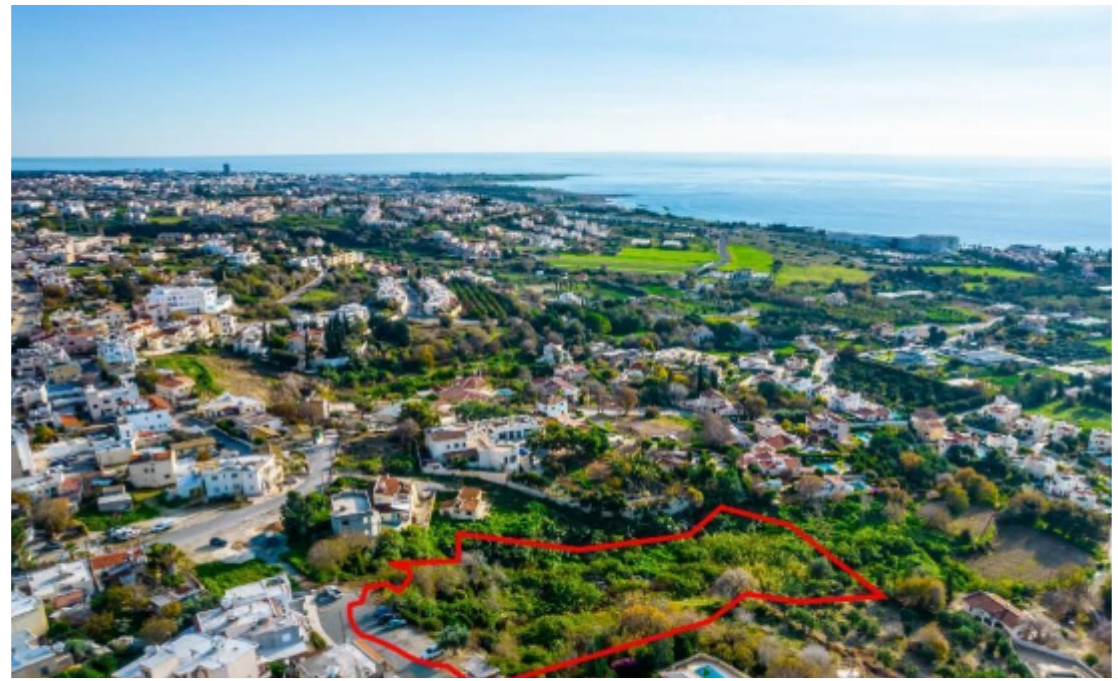

Offered at: € 255,000

Estate ID: 31085

Ref: go6883

Available from: **2024-04-23**

Offered at: **255,000**

Type: **Space**

The property is a 50% share of a residential field in Chloraka. It is located 50m from Eleftherias avenue and 200m from Panagia Chrysoaimatousis church. The field has a total area of 5,686sqm and Gordian's share corresponds approximately to 2,843sqm. The property offers distant views of the sea and close proximity to all amenities....