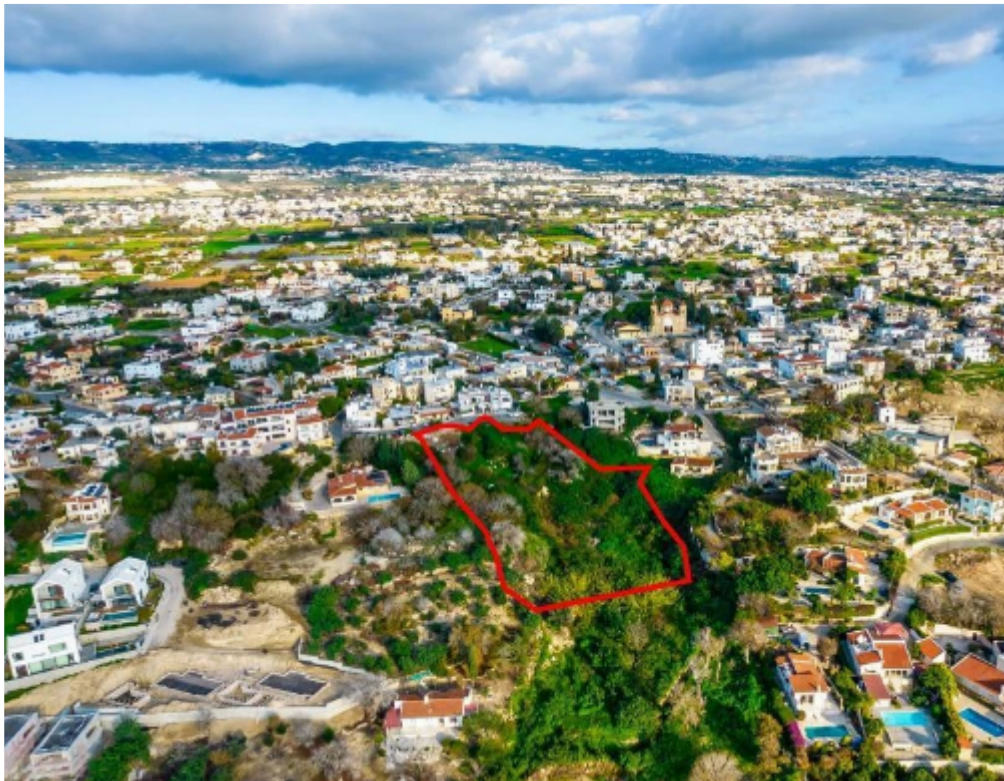

Shared residential field in Chloraka Paphos

Paphos, Melanos-Chlorakas-8220 , Cyprus

This ad is presented by listings admin, under supervision from ,
Licensed Real Estate Agent Reg no: 1234, Lic no: 603/E

Offered at: € 255,000

Estate ID: 31085

Ref: go6883

Available from: **2024-04-23**

Offered at: **255,000**

Type: **Space**

The property is a 50% share of a residential field in Chloraka. It is located 50m from Eleftherias avenue and 200m from Panagia Chrysoaimatousis church. The field has a total area of 5,686sqm and Gordian's share corresponds approximately to 2,843sqm. The property offers distant views of the sea and close proximity to all amenities....