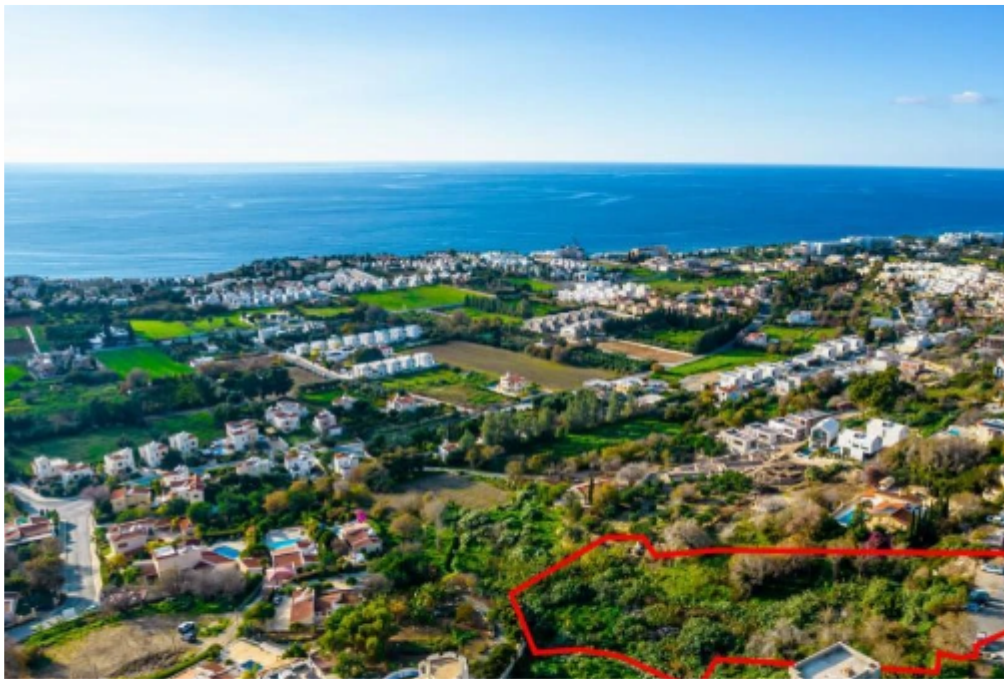

Shared residential field in Chloraka Paphos

Paphos, Melanos-Chlorakas-8220 , Cyprus

This ad is presented by listings admin, under supervision from ,
Licensed Real Estate Agent Reg no: 1234, Lic no: 603/E

Offered at: € 255,000

Estate ID: 31085

Ref: go6883

Available from: **2024-04-23**

Offered at: **255,000**

Type: **Space**

The property is a 50% share of a residential field in Chloraka. It is located 50m from Eleftherias avenue and 200m from Panagia Chrysoaimatousis church. The field has a total area of 5,686sqm and Gordian's share corresponds approximately to 2,843sqm. The property offers distant views of the sea and close proximity to all amenities....