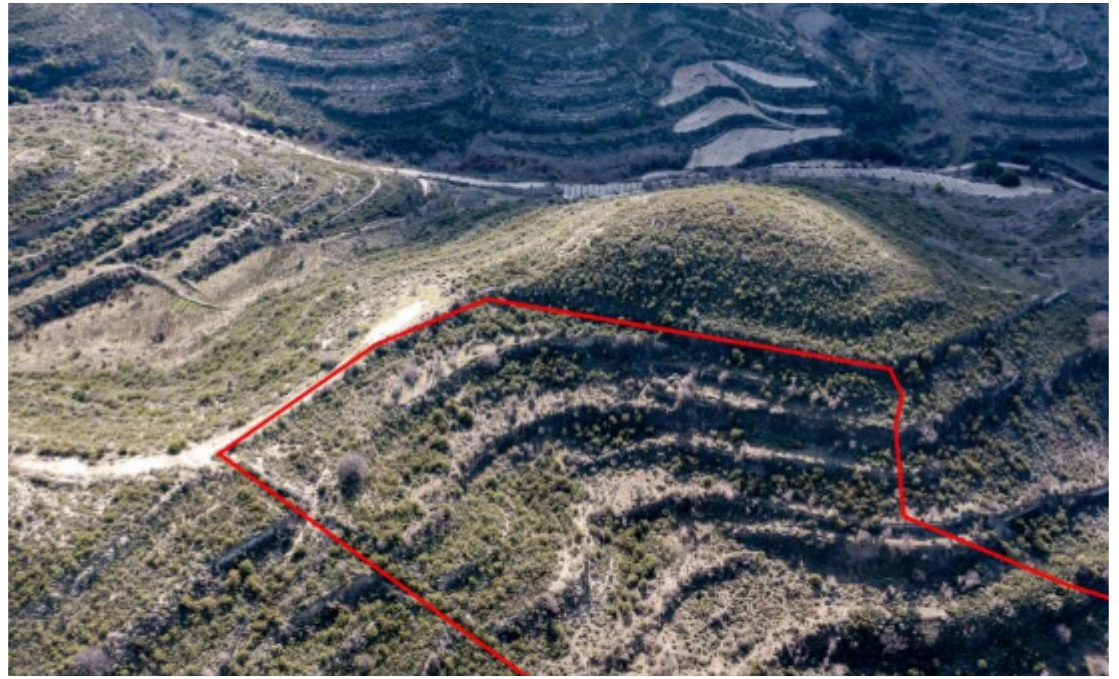

Estate ID: 31139

Ref: go4867

Available from: **2024-04-23**

Offered at: **9,900**

Type: **Space**

The property is an agricultural field in Pachna. It is located 800m from the nearest registered road, 2km from Pachna center and 3km from Kissousa - Agios Amvrosios main road. It has a total area of 10,368sqm....