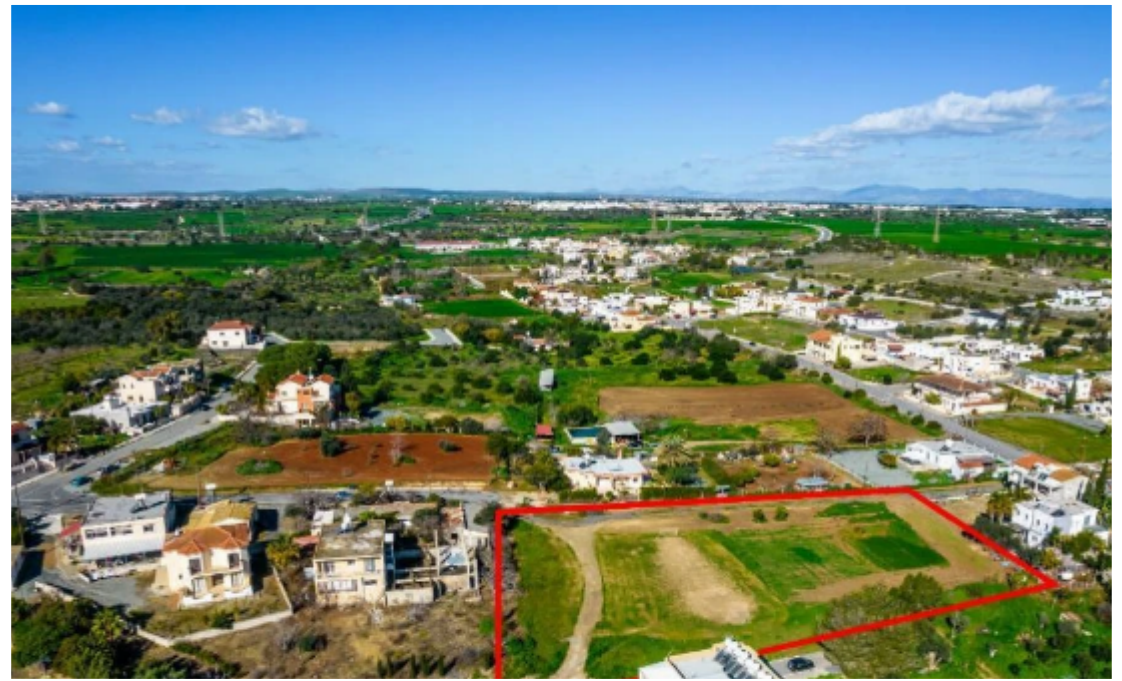

Shared residential field in Ormideia Larnaca

Larnaca, Ormideia-Village-7506 , Cyprus

This ad is presented by listings admin, under supervision from ,
Licensed Real Estate Agent Reg no: 1234, Lic no: 603/E

Offered at: € 240,000

Estate ID: 31231

Ref: go7542

Available from: **2024-04-23**

Offered at: **240,000**

Type: **Space**

The property is a shared (80%) residential field in Ormideia. It is located 580m from the highway and 1,2km from the community's center. The field has a total area of 8,302sqm and the corresponding land area is approximately 6,642sqm. It abuts a registered road along its southwest boundary. The property offers close proximity to all amenities and easy access to the highway and the sea....