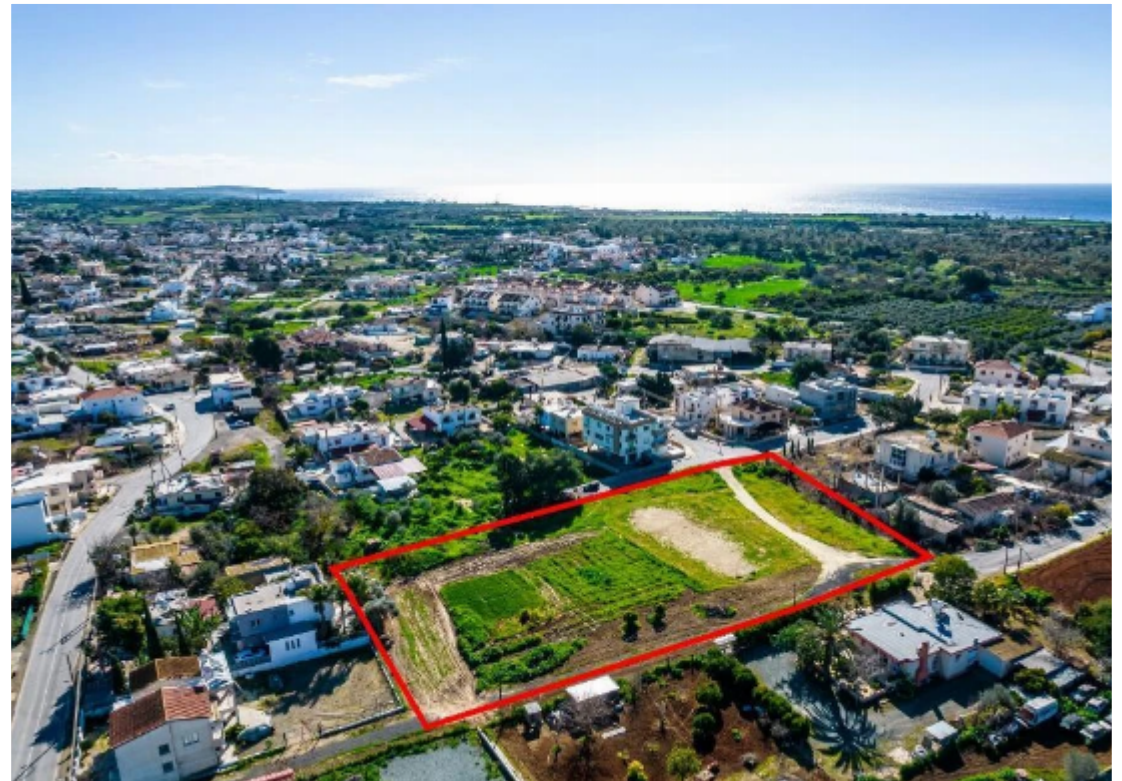

Shared residential field in Ormideia Larnaca

Larnaca, Ormideia-Village-7506 , Cyprus

This ad is presented by listings admin, under supervision from ,
Licensed Real Estate Agent Reg no: 1234, Lic no: 603/E

Offered at: € 240,000

Estate ID: 31231

Ref: go7542

Available from: **2024-04-23**

Offered at: **240,000**

Type: **Space**

The property is a shared (80%) residential field in Ormideia. It is located 580m from the highway and 1,2km from the community's center. The field has a total area of 8,302sqm and the corresponding land area is approximately 6,642sqm. It abuts a registered road along its southwest boundary. The property offers close proximity to all amenities and easy access to the highway and the sea....