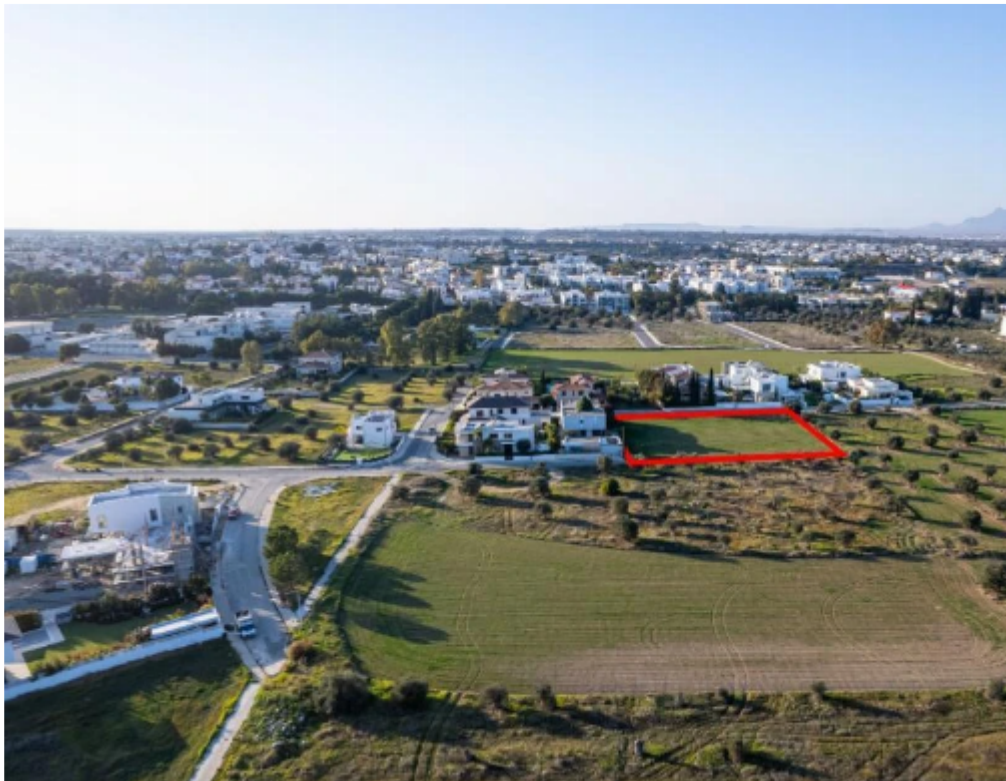

Shared residential field in Chryseleousa Strovolos

Nicosia, Arch-Makarios-Technical-School-Chryseleousa-Strovolos-2054 , Cyprus

This ad is presented by listings admin, under supervision from ,
Licensed Real Estate Agent Reg no: 1234, Lic no: 603/E

Offered at: € 125,000

Estate ID: 31282

Ref: go6872

Available from: **2024-04-23**

Offered at: **125,000**

Type: **Space**

The property is a shared (12,5%) residential field in Chryseleousa. It is located 200m from K-Cineplex and 600m from Eleonon avenue. The field has a total area of 3,336sqm (the corresponding land area is approximately 417sqm). It abuts Markou Botsari street with a total frontage of 63m and Alekou Sofokleous street with a frontage of 5m. Opposite its southwestern boundary, there is a public green area. The asset offers close proximity to all amenities and easy access to Nicosia's city center....