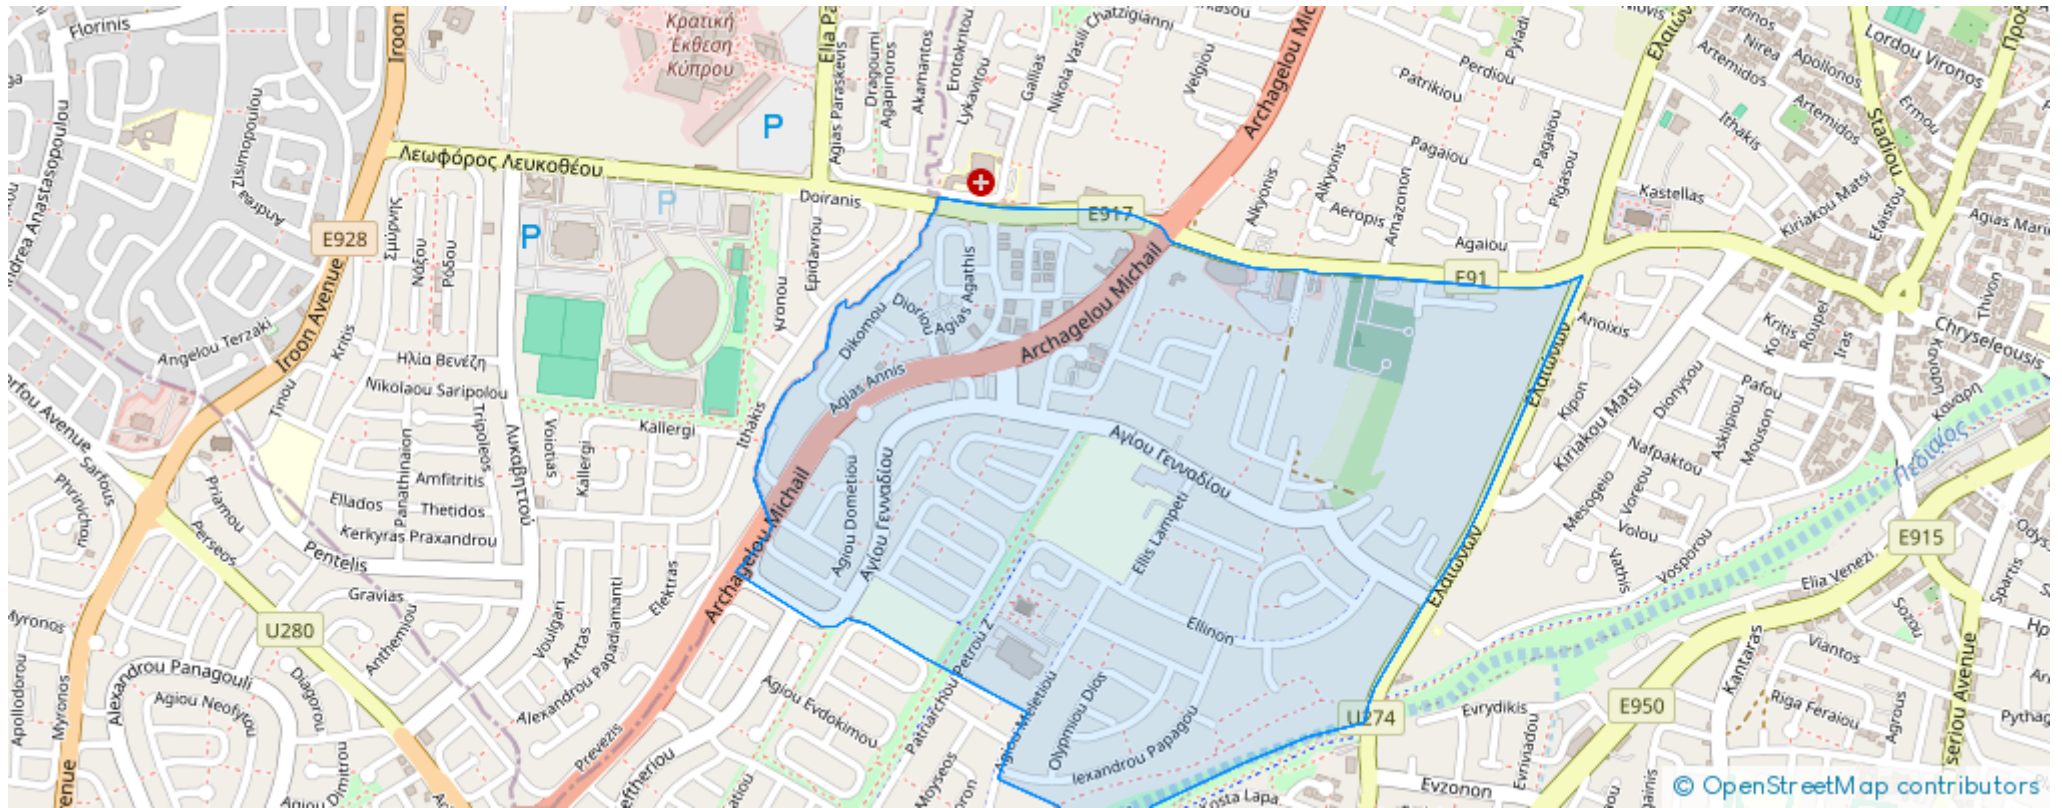

Estate on map: