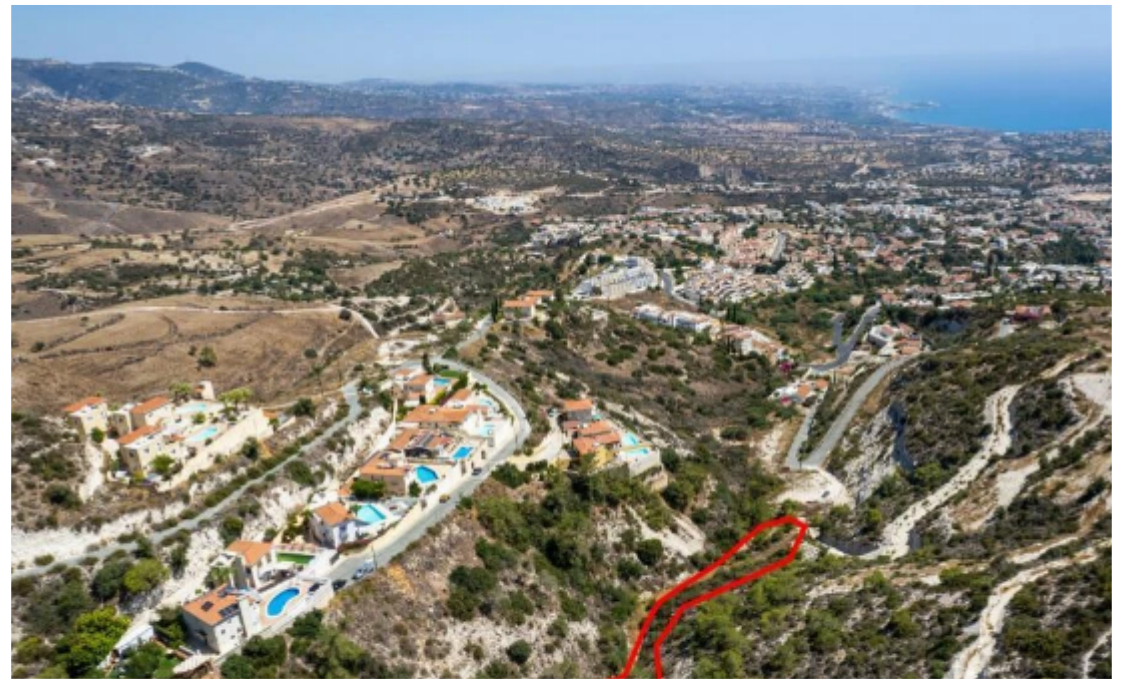

**Estate ID:** 31388

**Ref:** go8627

Available from: **2024-04-23**

Offered at: **42,000**

Type: **Space**

The property is a residential (42%) and agricultural (58%) field in Pegeia. It is located 200m from the center of Pegeia, 500m from the connection road Pegeia- Kathikas and approximately 60m from the nearest registered road. The field has a land area of 2,342sqm. There are all the necessary services of water supply and electricity close to the property. The immediate area is characterized by residential properties, like detached modern houses, complexes of houses, and plots under separation. VAT applicable on residential part of the field only....