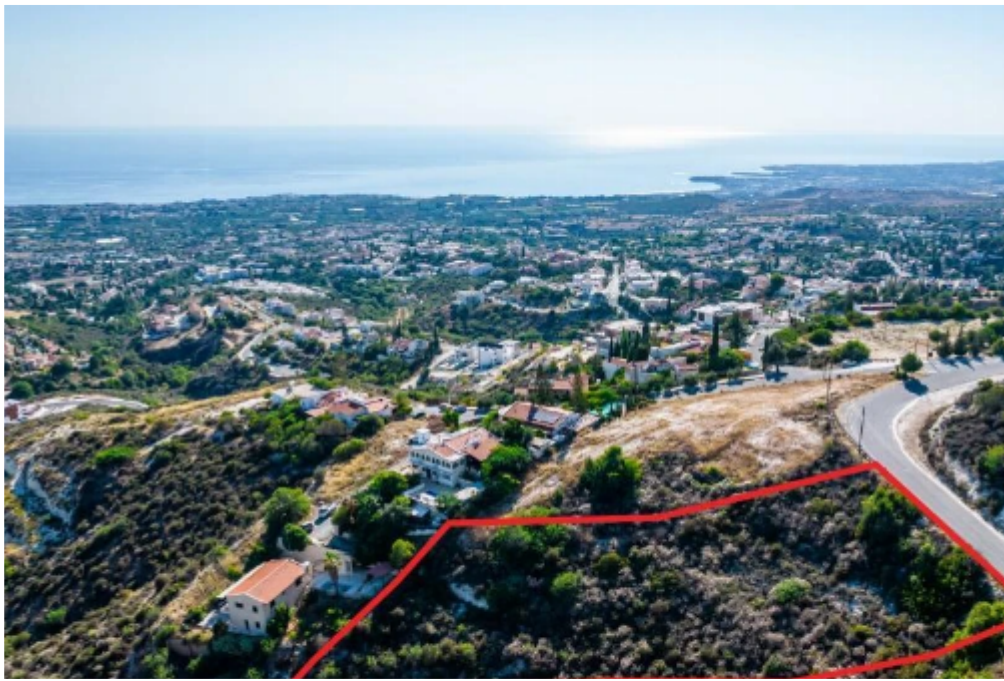

Residential field in Tala Paphos

Paphos, Tala-Kamareas-8577 , Cyprus

This ad is presented by listings admin, under supervision from ,
Licensed Real Estate Agent Reg no: 1234, Lic no: 603/E

Offered at: €270,000

Estate ID: 31487

Ref: go8628

Available from: **2024-04-23**

Offered at: **270,000**

Type: **Space**

The property is a residential field in Tala. It is located on Agiou Neofytou avenue, 350m from Eleftherias avenue. The field has an area of 3,345sqm and a road frontage of 50m. It offers close proximity to amenities such as schools, retail shops and banks....