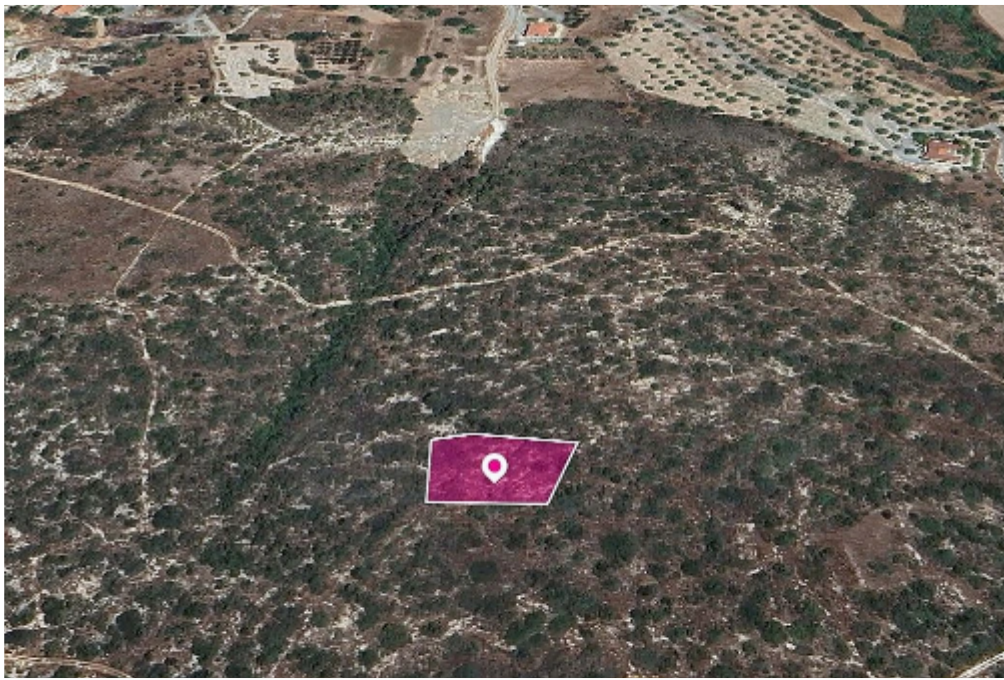

Estate ID: 32463

Ref: al1679

Total plot's-land's area: **2342 m²**

Available from: **2024-04-23**

Offered at: **23,000**

Type: **Agricultural**

The property is an agricultural field of 2,342 sq.m. in total. The property is rectangularly shaped and is located 280m (approx.) from the nearest registered road. The asset is located 680m (approx.) north of the Limassol - Nicosia motorway. The property falls within Zone ??4, with a building coefficient of 10%, coverage of 10%, and permission for 2 floors (7m) of construction. GPS coordinates: 34.726074, 33.183848...