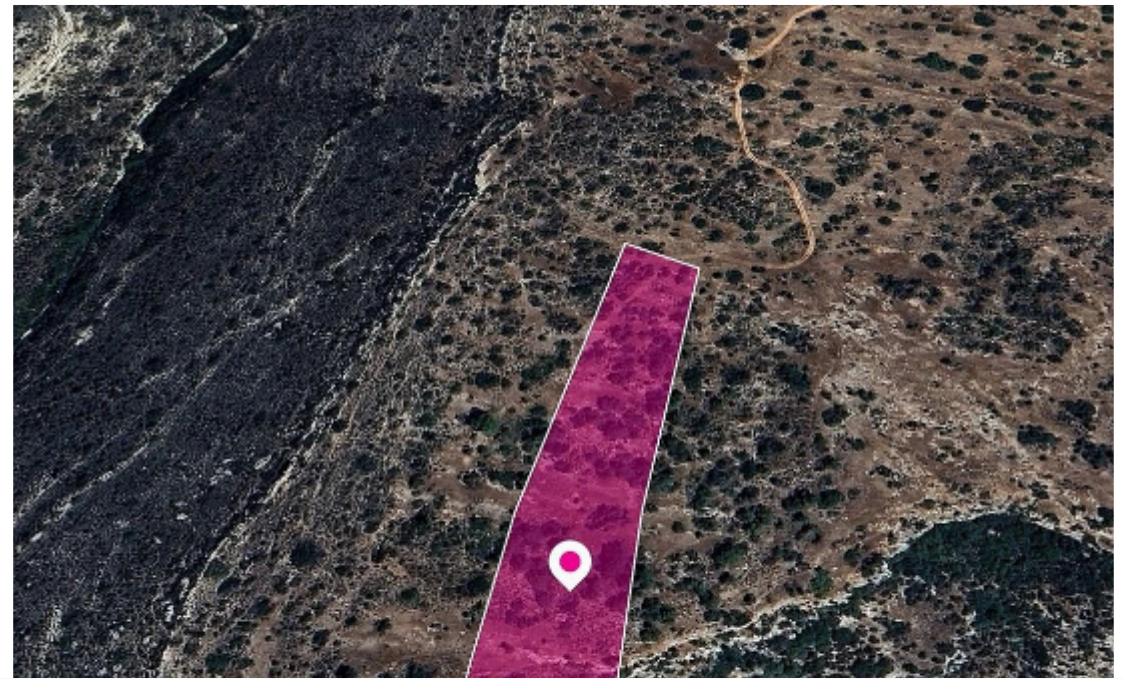

Field in Sotira Community

Limassol

Limassol, Sotira-4633 , Cyprus

This ad is presented by listings admin, under supervision from ,
Licensed Real Estate Agent Reg no: 1234, Lic no: 603/E

Offered at: € 13,500

Estate ID: 32689

Ref: al1549

Total plot's-land's area: **13044 m²**

Available from: **2024-04-23**

Offered at: **13,500**

Type: **Agricultural**

The property is a Special Protection field of 13,044sq.m. in total located in Sotira Community, Limassol. The field is approx. 300m. away of an un-registered dirt-road. The asset is located 1.5km north of the high way, 1.5km west of the road Sotira-Kivides, and 4.5km west of the centre of the community. The property falls within Zone Z1, with a building coefficient of 6%, coverage of 6%, and permission for 2 floors (8.3m) of construction. GPS coordinates: 34.703099, 32.809178...