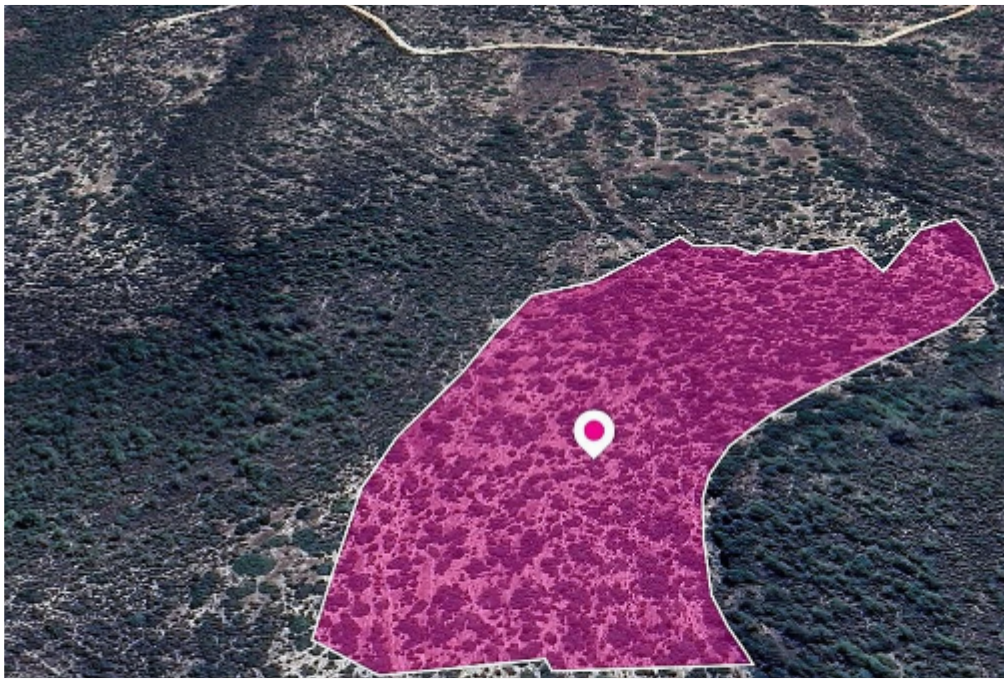

Estate ID: 32857

Ref: al1418

Total plot's-land's area: **32777 m²**

Available from: **2024-04-23**

Offered at: **9,000**

Type: **Agricultural**

The property is a 50% share (corresponds to approx. 16,389sq.m.) of a special protection zone field of 32,777sq.m. in total. the field is located in Apsiou Community, Limassol. The asset is located approx. 10km from the motorway. The property falls within Zone Z1, with a building coefficient of 6%, coverage of 6%, and permission for 2 floors (8.3m) of construction. GPS coordinates: 34.786023, 33.013061...