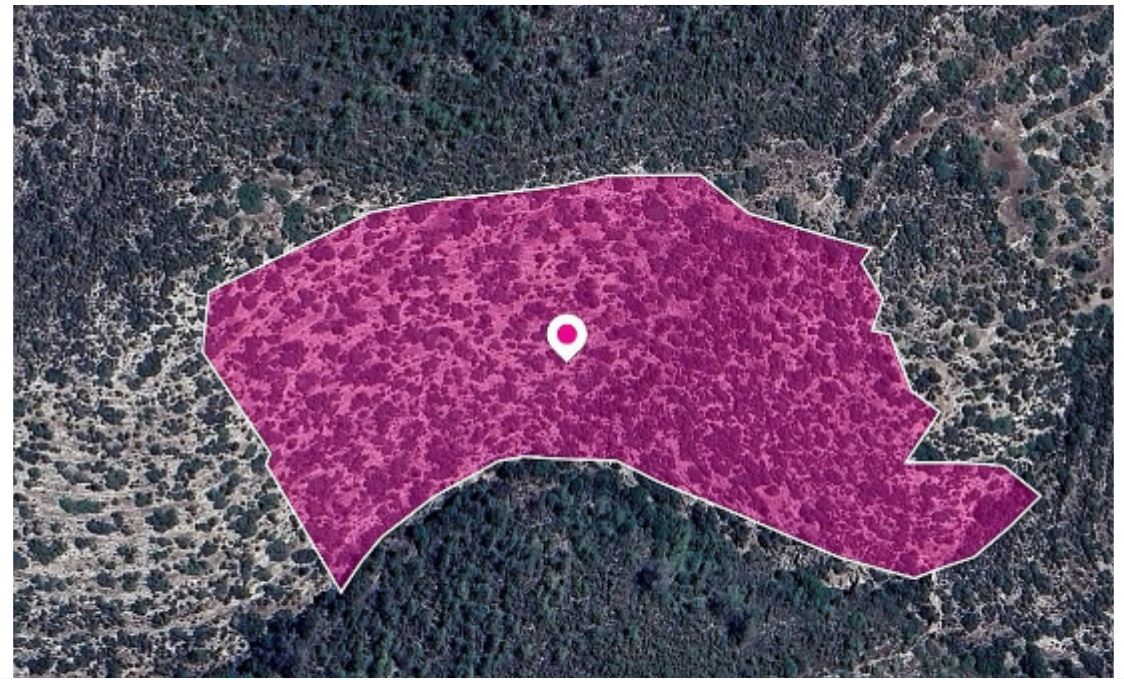

Share Field in Apsiou Community Limassol

Limassol, Apsiou-4542 , Cyprus

This ad is presented by listings admin, under supervision from ,
Licensed Real Estate Agent Reg no: 1234, Lic no: 603/E

Offered at: €9,000

Estate ID: 32857

Ref: al1418

Total plot's-land's area: **32777 m²**

Available from: **2024-04-23**

Offered at: **9,000**

Type: **Agricultural**

The property is a 50% share (corresponds to approx. 16,389sq.m.) of a special protection zone field of 32,777sq.m. in total. the field is located in Apsiou Community, Limassol. The asset is located approx. 10km from the motorway. The property falls within Zone Z1, with a building coefficient of 6%, coverage of 6%, and permission for 2 floors (8.3m) of construction. GPS coordinates: 34.786023, 33.013061...