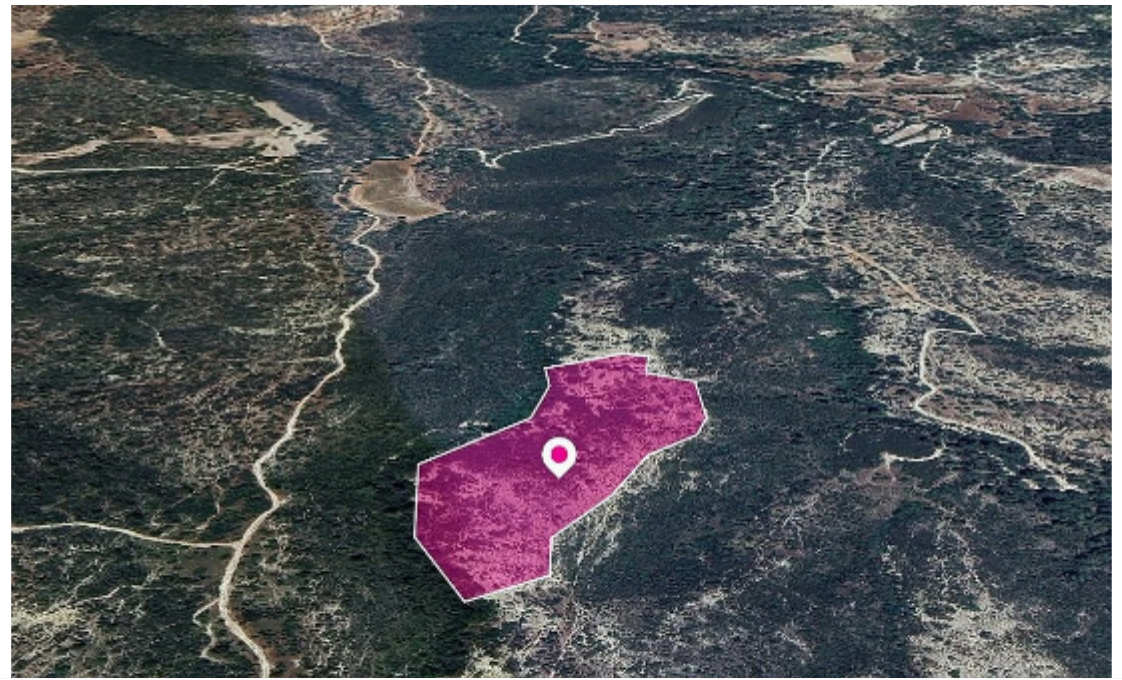

Estate ID: 32919

Ref: al1376

Total plot's-land's area: **45820 m²**

Available from: **2024-04-23**

Offered at: **18,000**

Type: **Agricultural**

The property is a Special protection field of 45,820sq.m. in total located in Platanisteia Community, Limassol. The asset is located 1.5km(approx.) of the road Alektora - Agios Thomas 2,2km(approx.) northwest of the village centre. The property falls within Zone Z1, with a building coefficient of 6%, coverage of 6%, and permission for 2 floors (8.3m) of construction. GPS coordinates: 34.727199, 32.689436...