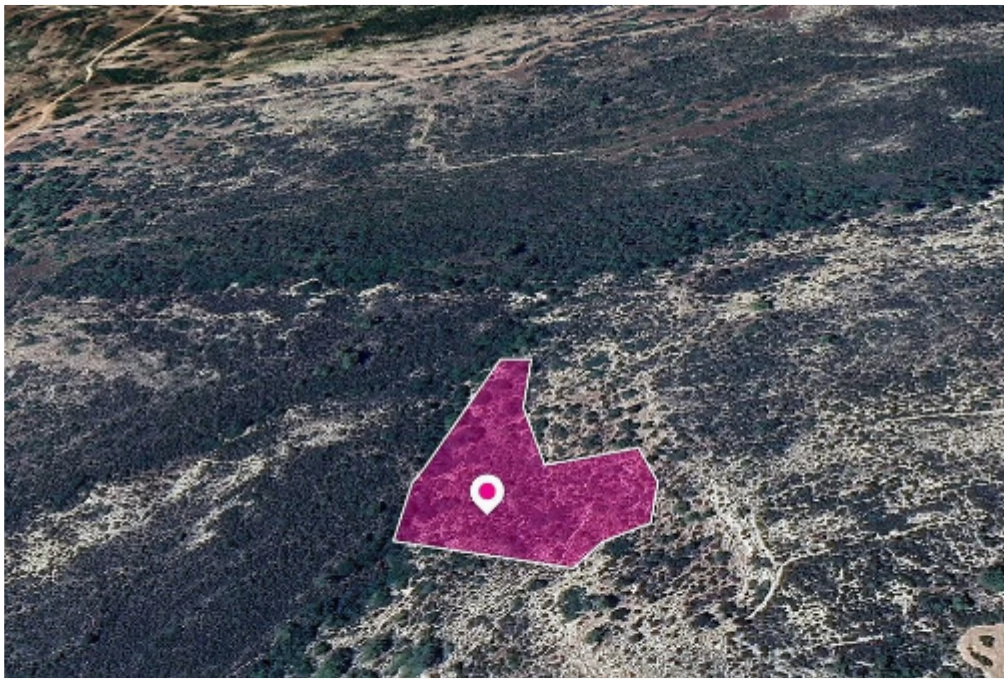

Field Anogyra Limassol

Limassol, Anogyra-4603 , Cyprus

This ad is presented by listings admin, under supervision from ,
Licensed Real Estate Agent Reg no: 1234, Lic no: 603/E

Offered at: €2,500

Estate ID: 32921

Ref: al1375

Total plot's-land's area: **6689 m²**

Available from: **2024-04-23**

Offered at: **2,500**

Type: **Agricultural**

Special protection field, extending to about 6.689 sq.m. in total. The asset is located approx. 3.3km west from the centre of the village The property falls within Zone Z3, with a building coefficient of 1%, coverage of 1%, and permission for 1 floors (5m) of construction. GPS coordinates: 34.730975 32.697571...