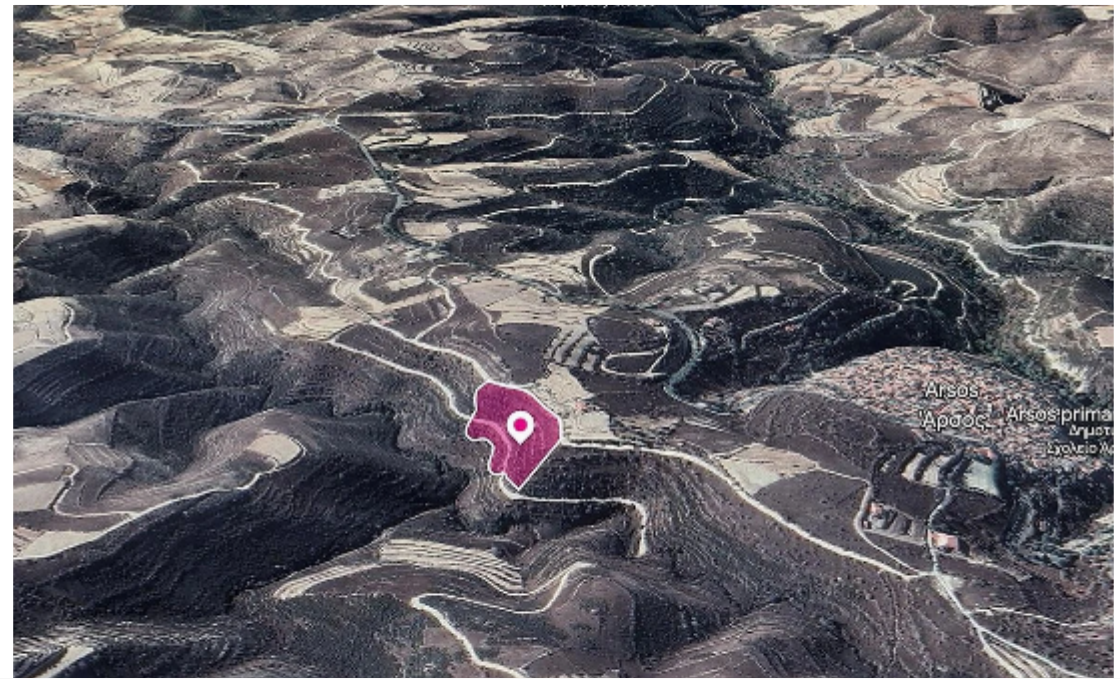

Agricultural field

ArsosLemesou

Limassol, Arsos-Lemesou-4770 , Cyprus

This ad is presented by listings admin, under supervision from ,
Licensed Real Estate Agent Reg no: 1234, Lic no: 603/E

Offered at: €37,500

Estate ID: 33631

Ref: al410

Total plot's-land's area: **19572 m²**

Available from: **2024-04-23**

Offered at: **37,500**

Type: **Agricultural**

Agricultural field, extending to about 19.572 sq.m. in total. Access to the property is via a registered dirt road with approximately 183m of road frontage. The property falls within Zone ?1, with a building coefficient of 6%, coverage of 6%, and permission for 2 floors (8.3m) of construction. GPS coordinates: 34.841427, 32.774733...