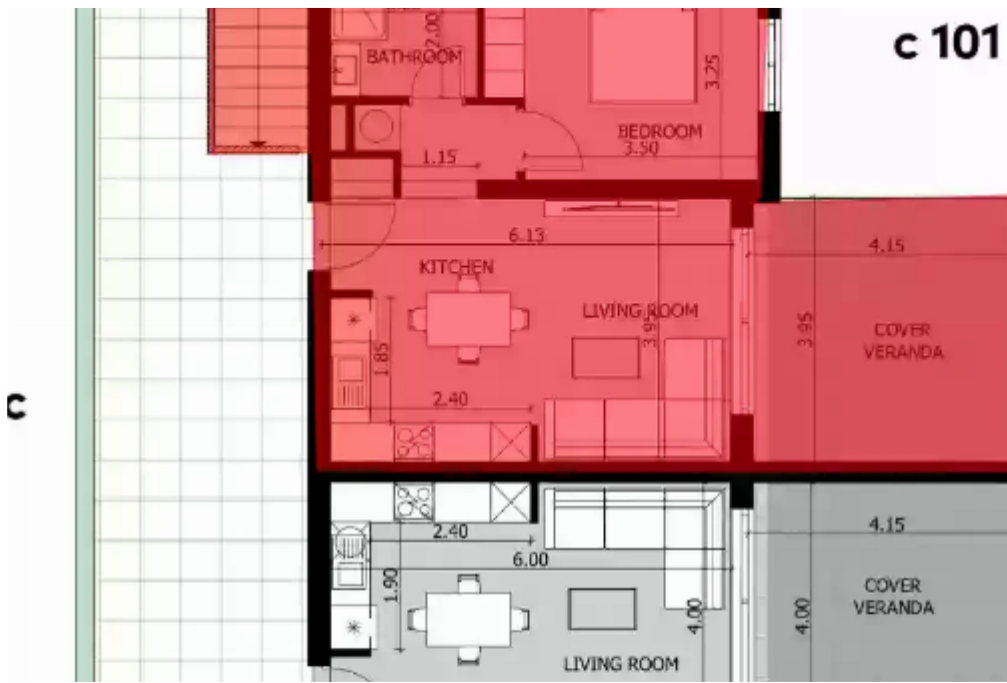

Ref: J4450L1751

NET internal area: **53**

Bathrooms: **1**

Bedrooms: **1**

Parking spaces: **1 cars**

Available from: **2024-04-24**

Offered at: **290,000**

Type: **Apartment**

Veranda: **17 m²**

Welcome to Apartment 101, a charming one-bedroom residence located on the ground floor for effortless accessibility. Boasting a cozy indoor area of 52.5 square meters, this apartment offers a comfortable living space ideal for singles or couples. Step outside onto the covered veranda, spanning 17 square meters, where you can enjoy the fresh air and tranquility of your surroundings. While there isn't an uncovered veranda or a roof terrace, residents still have the opportunity to relax and unwind in the common areas. Although there isn't designated storage or additional common areas, residents of Apartment 101 have access to a shared pool, perfect for cooling off on hot summer days or si...