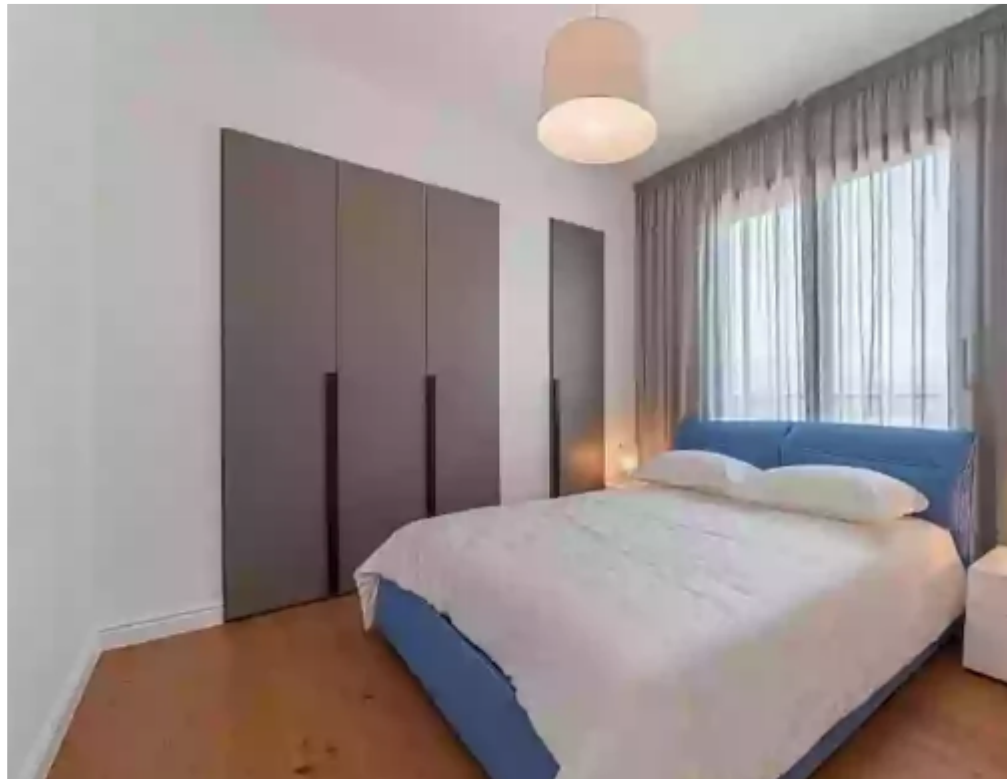

1 bedrooms, 52.5

Limassol, Palodeia-4549 , Cyprus

This ad is presented by listings admin, under supervision from ,
Licensed Real Estate Agent Reg no: 1234, Lic no: 603/E

Offered at: €290,000

Estate ID: 33842

Ref: J4450L1751

NET internal area: **53**

Bathrooms: **1**

Bedrooms: **1**

Parking spaces: **1 cars**

Available from: **2024-04-24**

Offered at: **290,000**

Type: **Apartment**

Veranda: **17 m²**

Welcome to Apartment 101, a charming one-bedroom residence located on the ground floor for effortless accessibility. Boasting a cozy indoor area of 52.5 square meters, this apartment offers a comfortable living space ideal for singles or couples. Step outside onto the covered veranda, spanning 17 square meters, where you can enjoy the fresh air and tranquility of your surroundings. While there isn't an uncovered veranda or a roof terrace, residents still have the opportunity to relax and unwind in the common areas. Although there isn't designated storage or additional common areas, residents of Apartment 101 have access to a shared pool, perfect for cooling off on hot summer days or si...