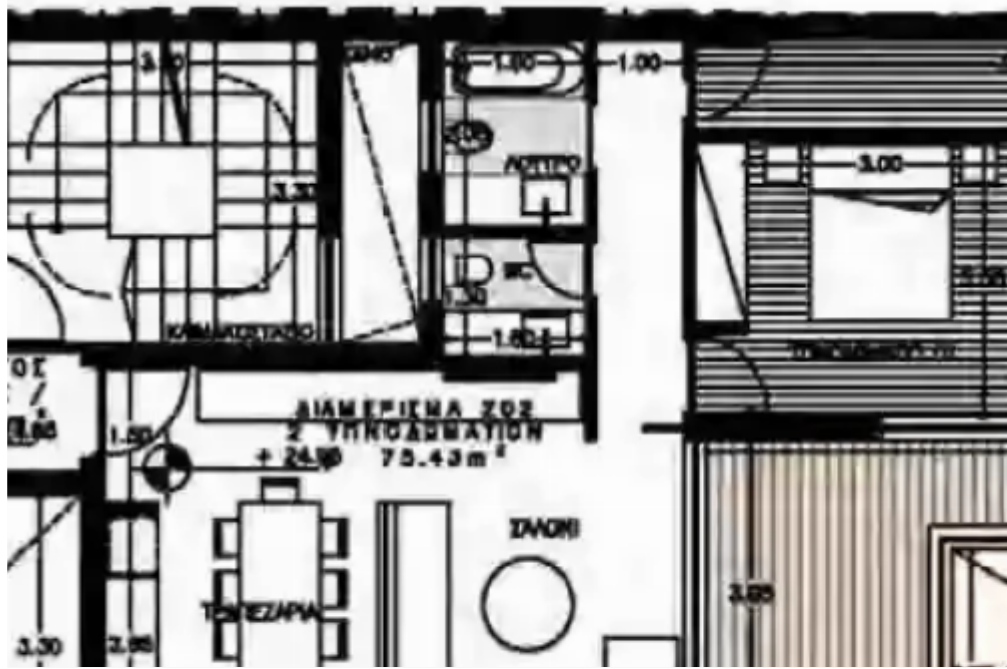

**Estate ID:** 33887

**Ref:** J4441L1685

NET internal area: **75**

Bathrooms: **2**

Bedrooms: **2**

Parking spaces: **1 cars**

Available from: **2024-04-24**

Offered at: **431,100**

Type: **Apartment**

202 apartments 2 bedrooms 2 bathrooms 1 parking INTERNAL COVERED 75 M2...