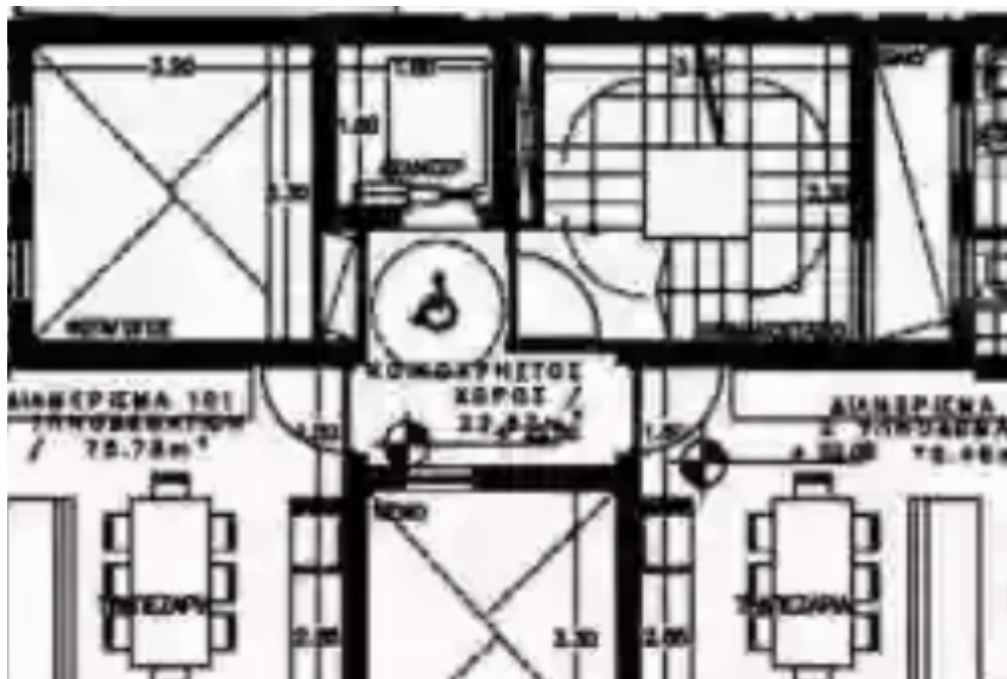

Estate ID: 33890

Ref: J4441L1682

NET internal area: **75**

Bathrooms: **2**

Bedrooms: **2**

Parking spaces: **1 cars**

Available from: **2024-04-24**

Offered at: **400,309**