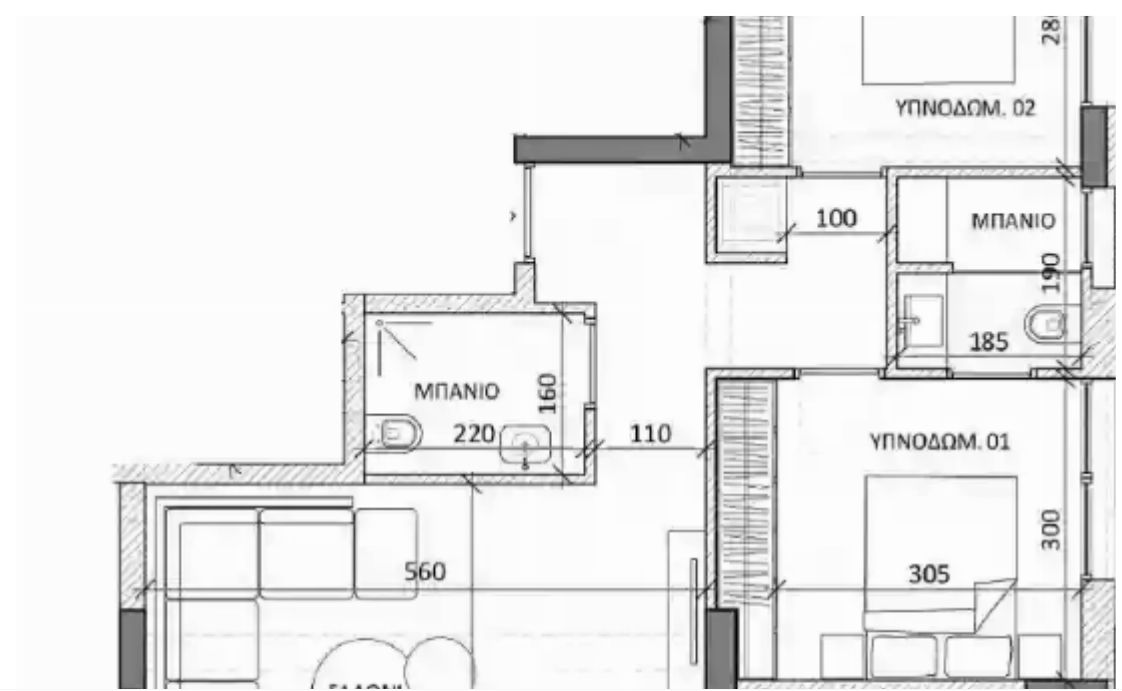

Ref: J4420L1640

NET internal area: **79**

Bathrooms: **2**

Bedrooms: **2**

Parking spaces: **1 cars**

Available from: **2024-04-24**

Offered at: **240,000**

Type: **Apartment**

Veranda: **16 m²**

Apartment 102 Bedrooms: 2 Bathrooms: 2 Interior Area: 79.3m2 Covered Terrace: 16.9m2 Storage: 3.4m2 Total area: 99.6m2 Covered parking: 1...

Estate on map:

Website: realty.com.cy/p/2-bedrooms--79-J4420L1640