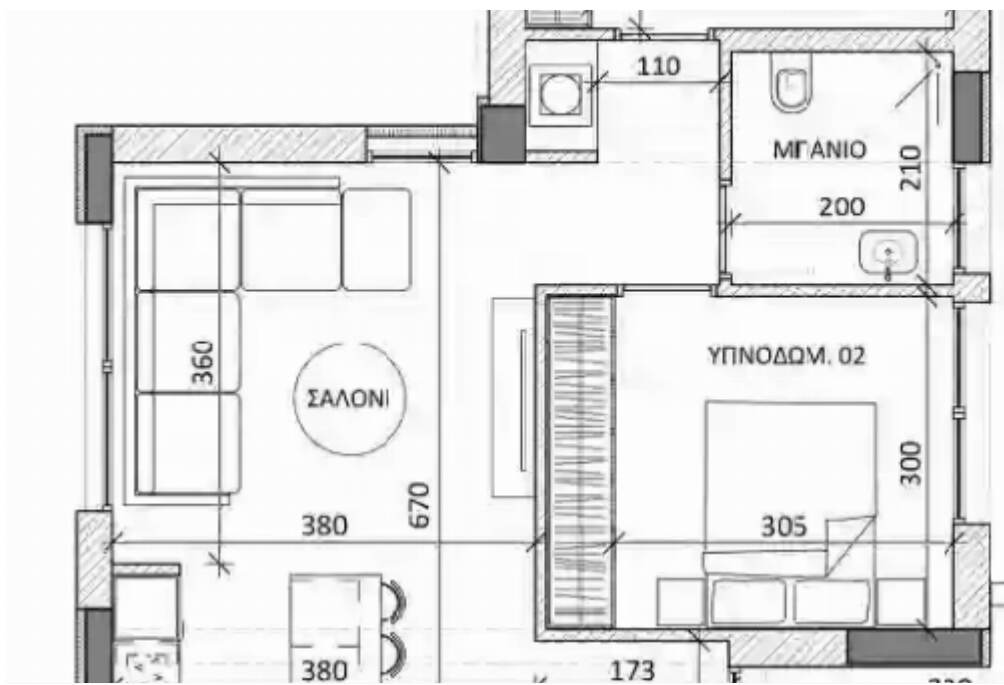

Ref: J4420L1641

NET internal area: **80**

Bathrooms: **2**

Bedrooms: **2**

Parking spaces: **1 cars**

Available from: **2024-04-24**

Offered at: **245,000**

Type: **Apartment**

Veranda: **15 m²**

Bedrooms: 2 Bathrooms: 2 Interior Area: 80.9m2 Covered Terrace: 15.9m2 Storage: 4.5m2 Total area: 101.3m2 Covered parking: 1...

Estate on map:

Website: realty.com.cy/p/2-bedrooms--80-J4420L1641