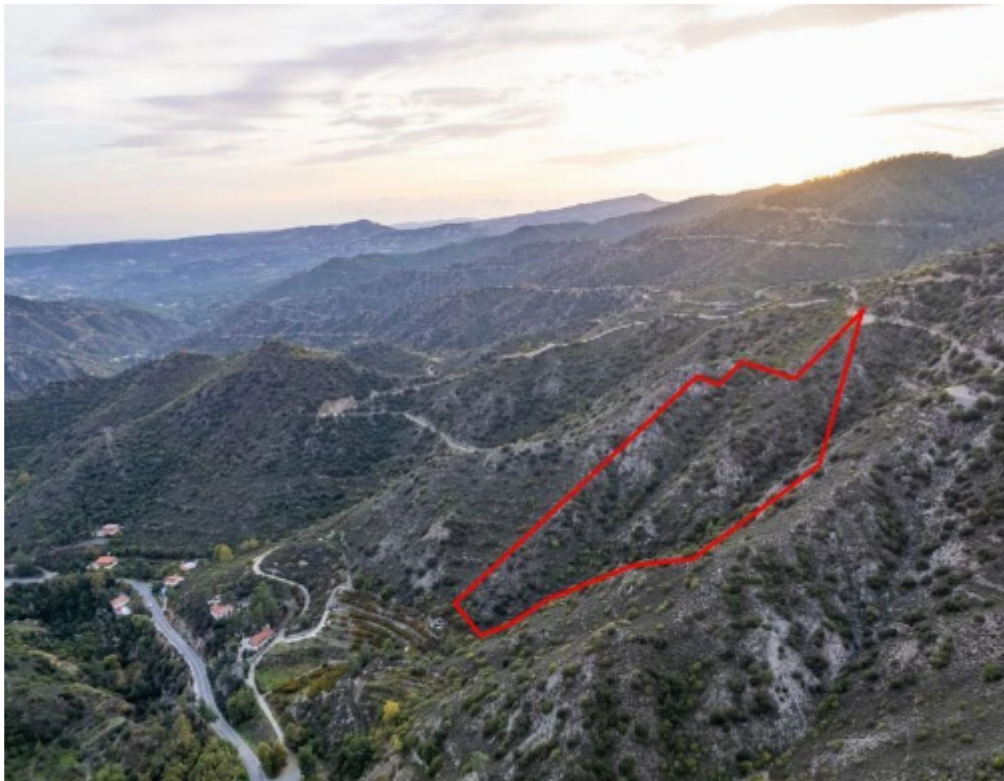

Agricultural field in Pelendri Limassol

Limassol, Pelendri-4878 , Cyprus

This ad is presented by listings admin, under supervision from ,
Licensed Real Estate Agent Reg no: 1234, Lic no: 603/E

Offered at: € 100,000

Estate ID: 34619

Ref: go8432

Available from: **2024-04-26**

Offered at: **100,000**

Type: **Space**

The property is an agricultural field in Pelendri. It is located 100m from Limassol - Karvounas road and 2,5km from the center of the village. It falls in the agricultural planning zone and abuts to the residential planning zone on its eastern boundary. The field has a land area of 25,753sqm....