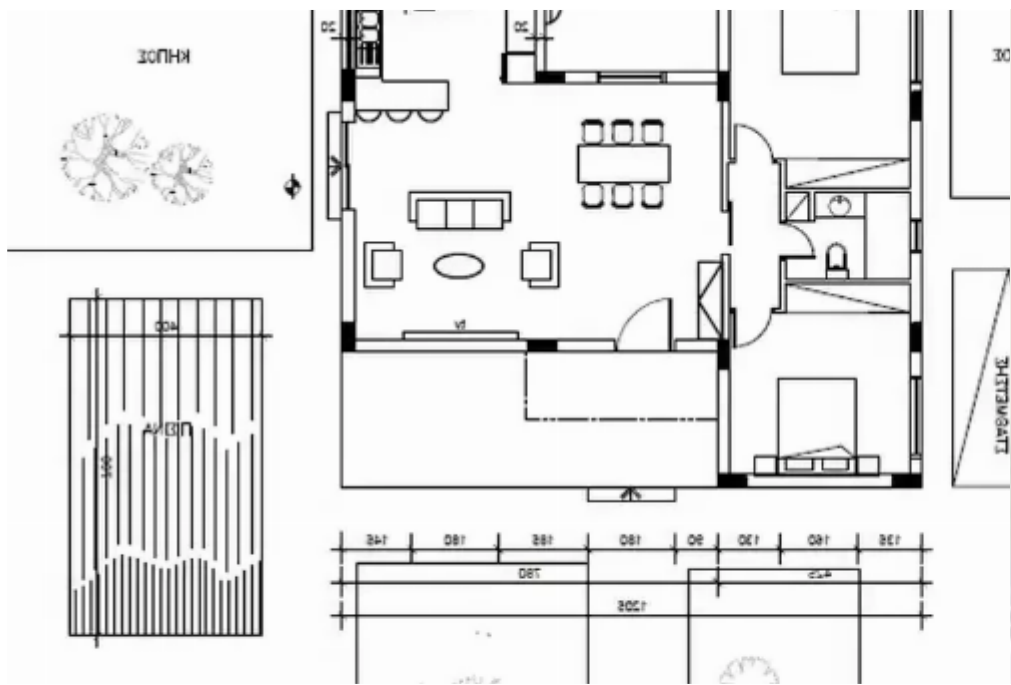

Estate ID: 35964

Ref: ba5235891

NET internal area: **150**

Bathrooms: **2**

Bedrooms: **2**

Parking spaces: **Covered cars**

Available from: **2024-05-02**

Offered at: **341,000**

Type: **PrivateHouse**

*****2 Bedroom Bungalow ?11 in Souni Pine Forest Oasis SOUNI PINE FOREST OASIS by LC REALTY Set in a peaceful environment among pine trees and overlooking the Akrotiri Coast line just 5 minutes' drive from the Limassol – Paphos Highway The project consists of 11 detached 2 Bedroom/ 3 Bedroom/ 4 Bedroom Houses Each House boasts a private garden, private parking, terraces and the option to install a swimming pool. Residents benefit from the picturesque landscape and partial sea view. The contemporary design, the privacy, and the surrounding nature make it the ideal place for you to create a lovely home away from the city hustle. Plots from 281 sqm to 469 sqm Houses 100 sqm p...