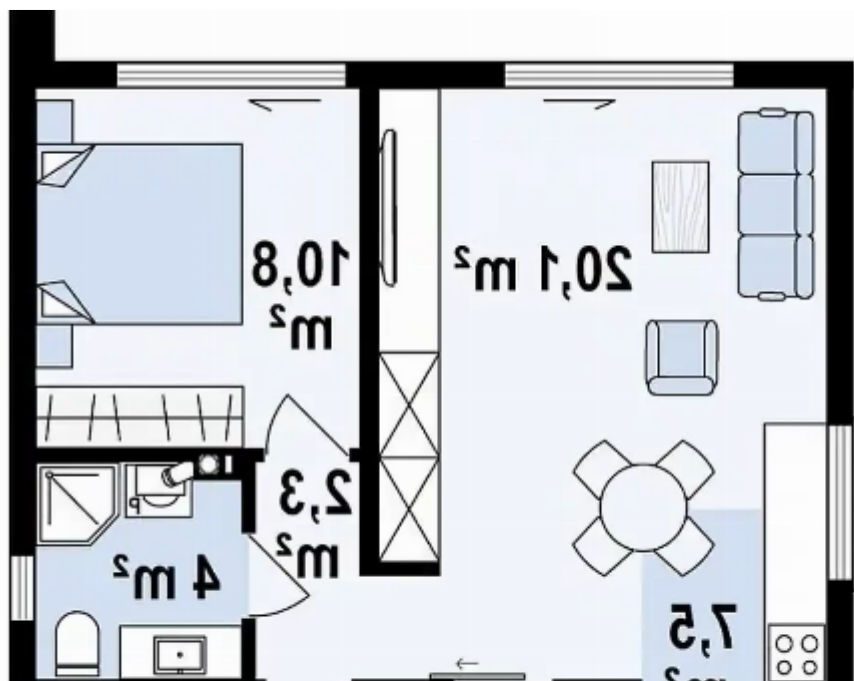

Offered at: €218,000

Estate ID: 37815

Ref: ba5244673

m 5,15

NET internal area: **75**

Bathrooms: **1**

Bedrooms: **2**

Parking spaces: **Covered cars**

Available from: **2024-05-10**

Offered at: **218,000**

Type: **PrivateHouse**

""""We are offering You a modern and stylish house, with two bedrooms or a bedroom and a separate office. The hall consists of a modern living-dining room and an open-plan kitchen. The boundaries between the interior and exterior are almost erased: from the living room, you can go to a large veranda with access to the Your garden. It is the perfect place for an open air dining, entertainment, and relaxation with family and friends. The contemporary design, privacy, and surrounding nature make it the perfect place for you to build a lovely house away from the city hustle. Combined with the convenient location and superb quality of the house, this is a fantastic property investment for lon...