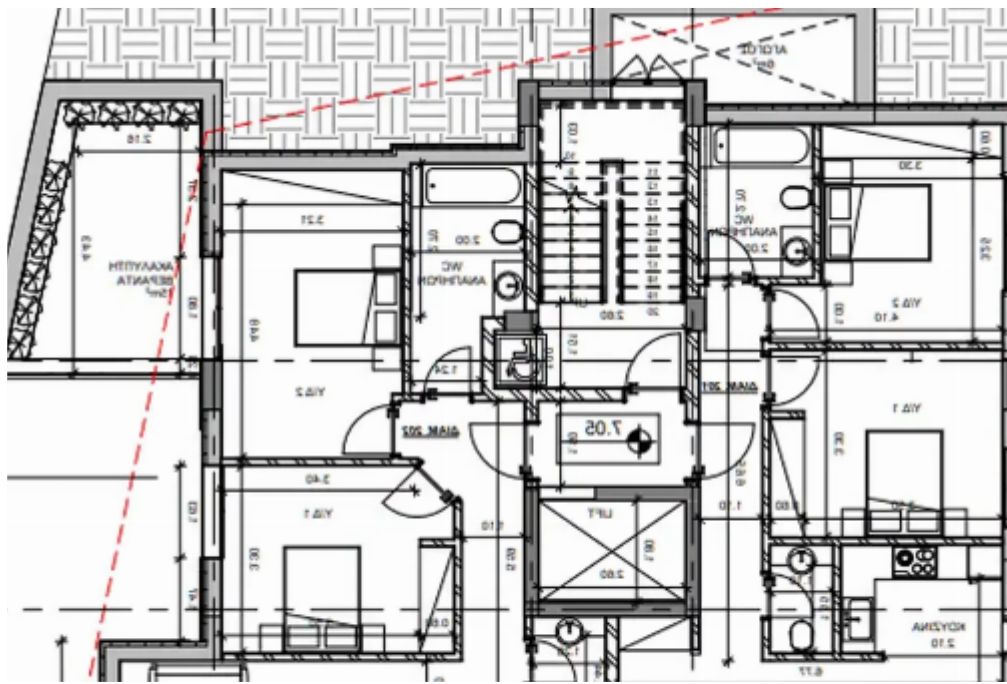

Offered at: € 420,000

Estate ID: 38096

Ref: ba5245840

NET internal area: **82**

Bathrooms: **2**

Bedrooms: **2**

Parking spaces: **Covered cars**

Available from: **2024-05-11**

Offered at: **420,000**

Type: **Apartment**

""""""The View is located on the hills of Agia Phyla in a dead-end road and it consists of only 5 apartments. Its location and unobstructed view truly make it one of a kind. Details: ? Bedrooms: 2 ? Bathrooms: 2 ? Covered area: 70 m² ? Covered veranda: 43 m² ? Storage area: 4 m² ? Total area: 117 m² ? Maximum privacy ? Unobstructed views ? Parking: 1 covered ? Delivery: January 2025""""""...