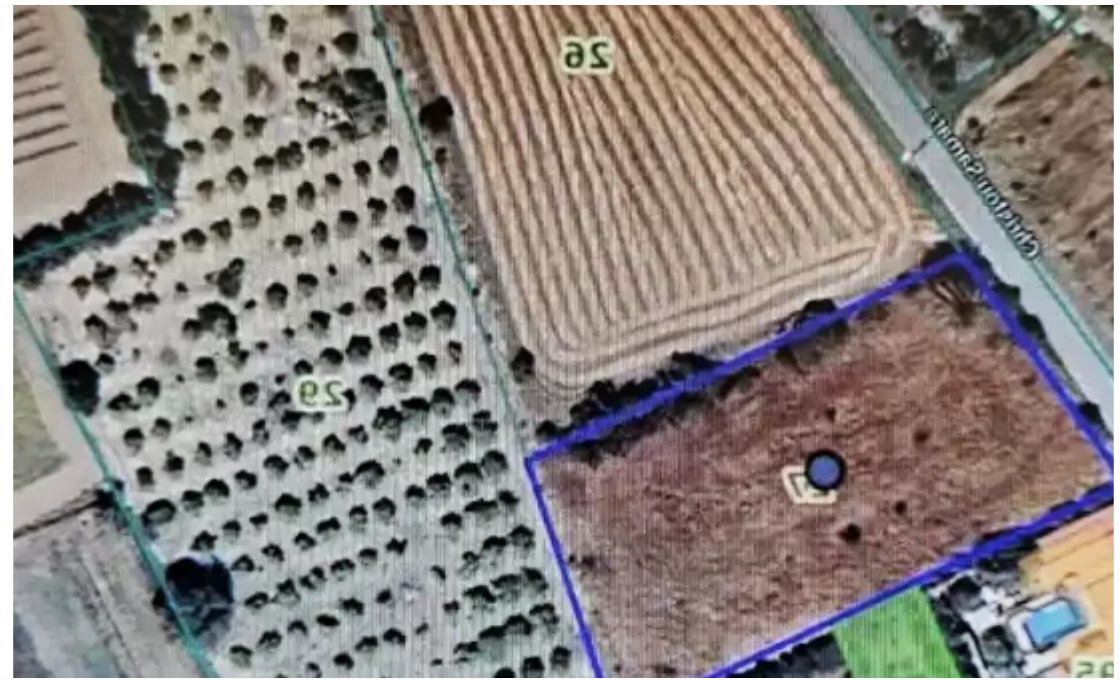

Estate ID: 40044

Ref: ba5250544

Total plot's-land's area: **3377 m²**

Coverage: **35 %**

Density: **60 %**

Available from: **2024-05-19**

Offered at: **525,000**

Type: **Residential**