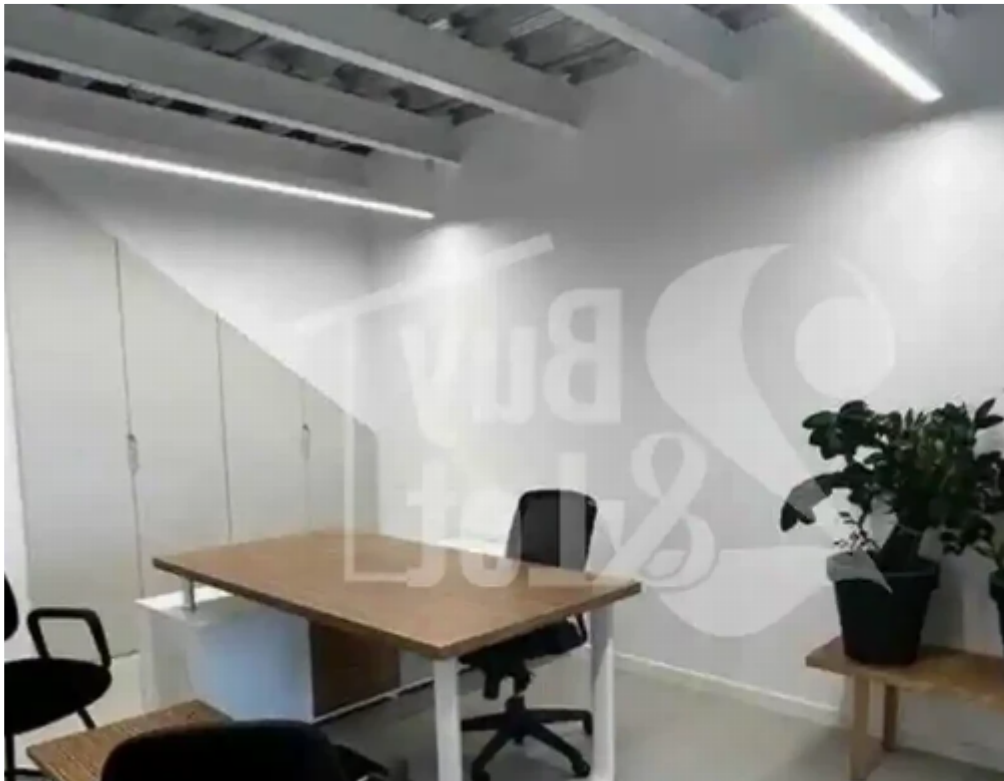

**Estate ID:** 40713

**Ref:** ba5263141

NET internal area: **120**

Available from: **2024-05-23**

Offered at: **2,850**

Type: **Office**

Year of build: **2024**

Optionally Furnished 2 Covered Parking Construction Year: 2024 Alarm Secure Door Air Condition Reception Kitchenette Conference Areas Internal Area: 120m²...