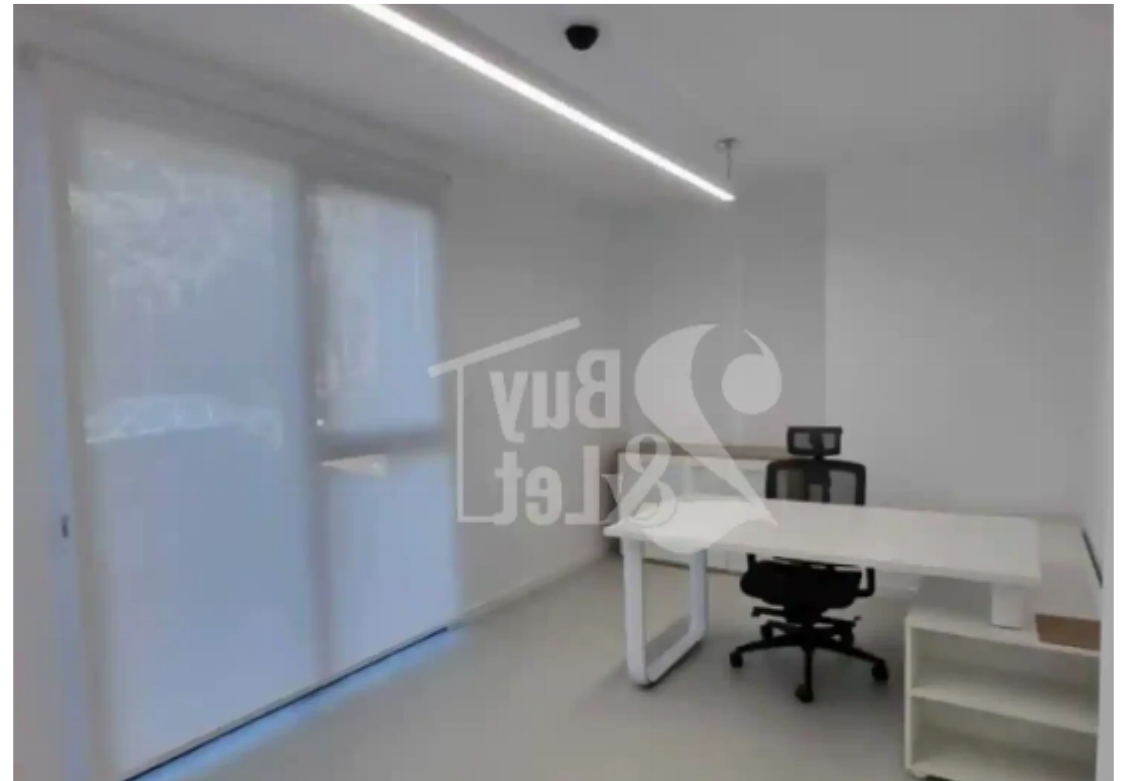

**Estate ID:** 40713

**Ref:** ba5263141

NET internal area: **120**

Available from: **2024-05-23**

Offered at: **2,850**

Type: **Office**

Year of build: **2024**

Optionally Furnished 2 Covered Parking Construction Year: 2024 Alarm Secure Door Air Condition Reception Kitchenette Conference Areas Internal Area: 120m²...