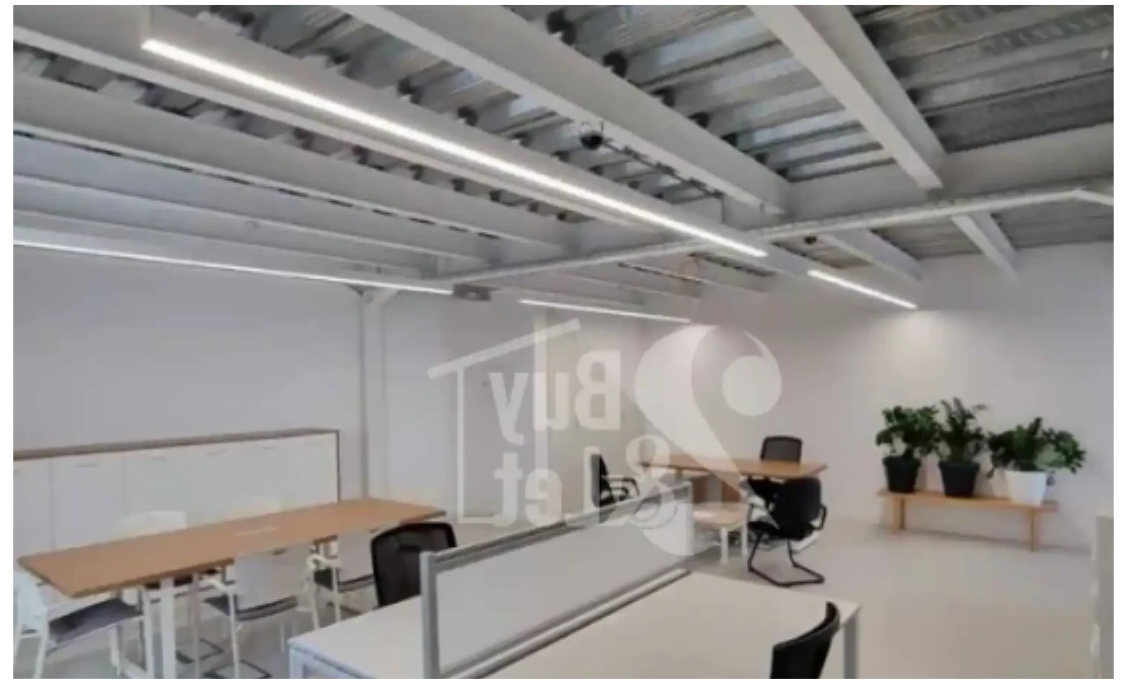

**Estate ID:** 40713

**Ref:** ba5263141

NET internal area: **120**

Available from: **2024-05-23**

Offered at: **2,850**

Type: **Office**

Year of build: **2024**

Optionally Furnished 2 Covered Parking Construction Year: 2024 Alarm Secure Door Air Condition Reception Kitchenette Conference Areas Internal Area: 120m²...