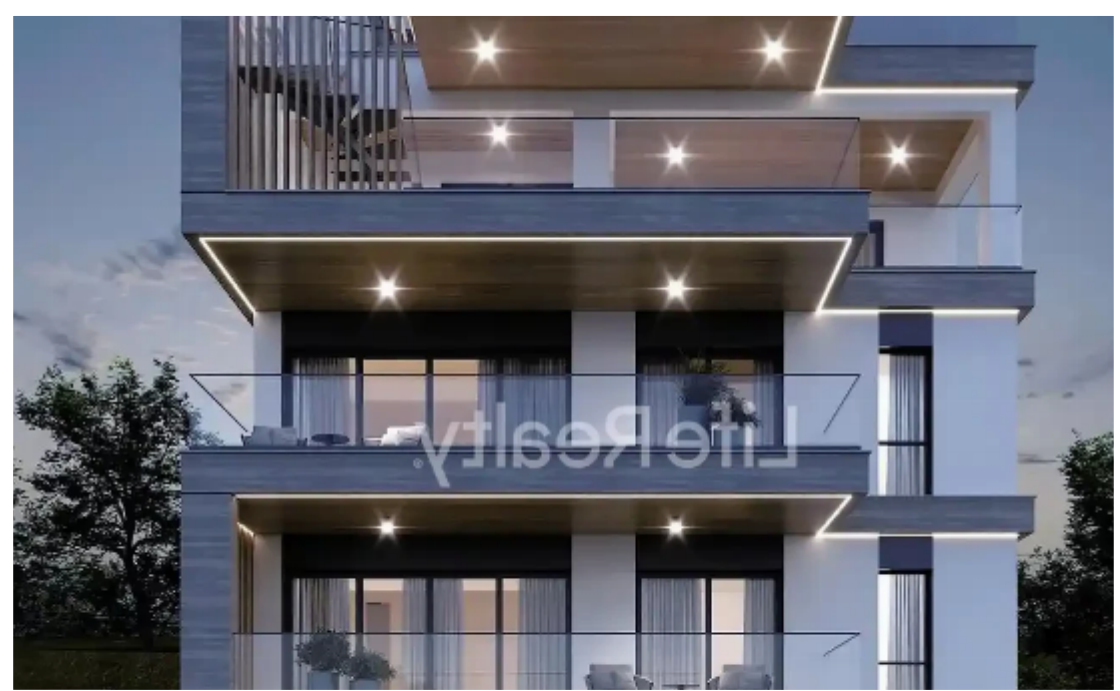

2-bedroom apartment f?r s?le

Limassol, Super-Home-Center-Timou-Prodromou-Mesa-Geitonia-4004 , Cyprus

This ad is presented by listings admin, under supervision from ,
Licensed Real Estate Agent Reg no: 1234, Lic no: 603/E

Offered at: € 453,000

Estate ID: 42224

Ref: ba5265112

Bathrooms: **2**

Bedrooms: **2**

Parking spaces: **Covered cars**

Available from: **2024-05-28**

Offered at: **453,000**

Type: **Apartment**

.....Introducing this amazing three-floor building, featuring six apartments and one penthouse, nestled in the most luxurious and desirable area, Germasogeia in Limassol. Conveniently close to many amenities, it's just a quick 10-minute drive from Limassol city center and offers easy access to the highway within a 3-minute drive. With its high-quality finishes, these apartments provide both renters and potential buyers a unique opportunity to live in a luxurious and beautiful area. Located near main roads in the Germasogeia area, it's only a short 7-minute drive from the beach and conveniently situated near schools, banks, and markets. This prime location ensures a blend of c...