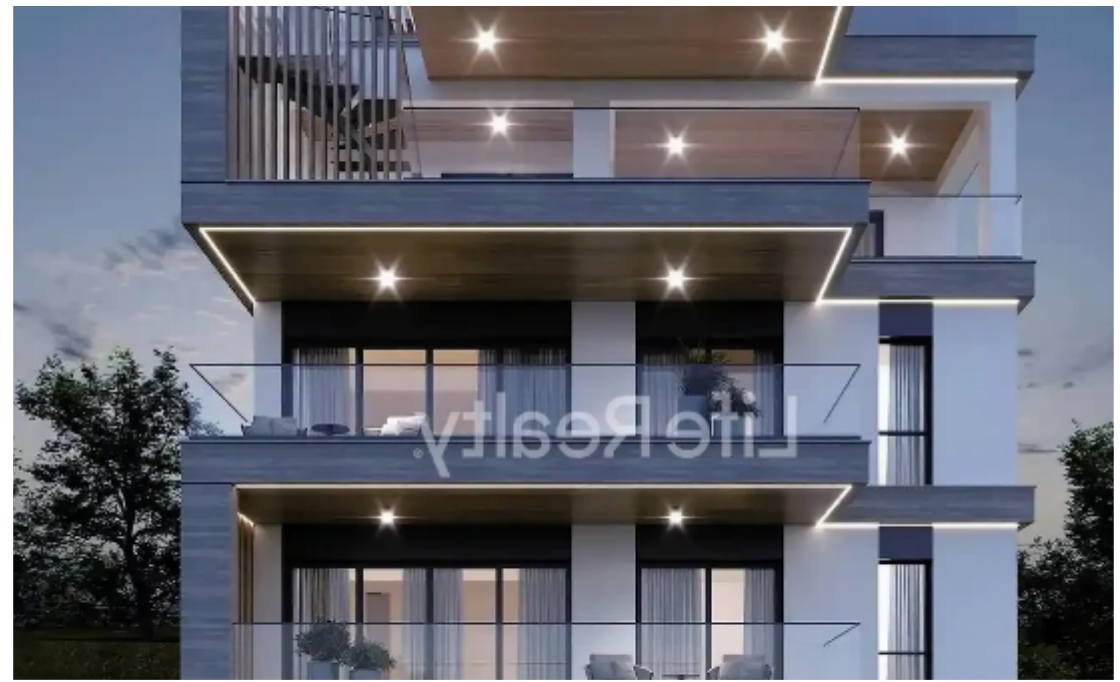

1-bedroom apartment f?r s?le

Limassol, Super-Home-Center-Timou-Prodromou-Mesa-Geitonia-4004 , Cyprus

This ad is presented by listings admin, under supervision from ,
Licensed Real Estate Agent Reg no: 1234, Lic no: 603/E

Offered at: € 342,800

Estate ID: 42234

Ref: ba5264847

Bathrooms: **1**

Bedrooms: **1**

Parking spaces: **Covered cars**

Available from: **2024-05-28**

Offered at: **342,800**

Type: **Apartment**

.....Introducing this amazing three-floor building, featuring six apartments and one penthouse, nestled in the most luxurious and desirable area, Germasogeia in Limassol. Conveniently close to many amenities, it's just a quick 10-minute drive from Limassol city center and offers easy access to the highway within a 3-minute drive. With its high-quality finishes, these apartments provide both renters and potential buyers a unique opportunity to live in a luxurious and beautiful area. Located near main roads in the Germasogeia area, it's only a short 7-minute drive from the beach and conveniently situated near schools, banks, and markets. This prime location ensures a blend of c...