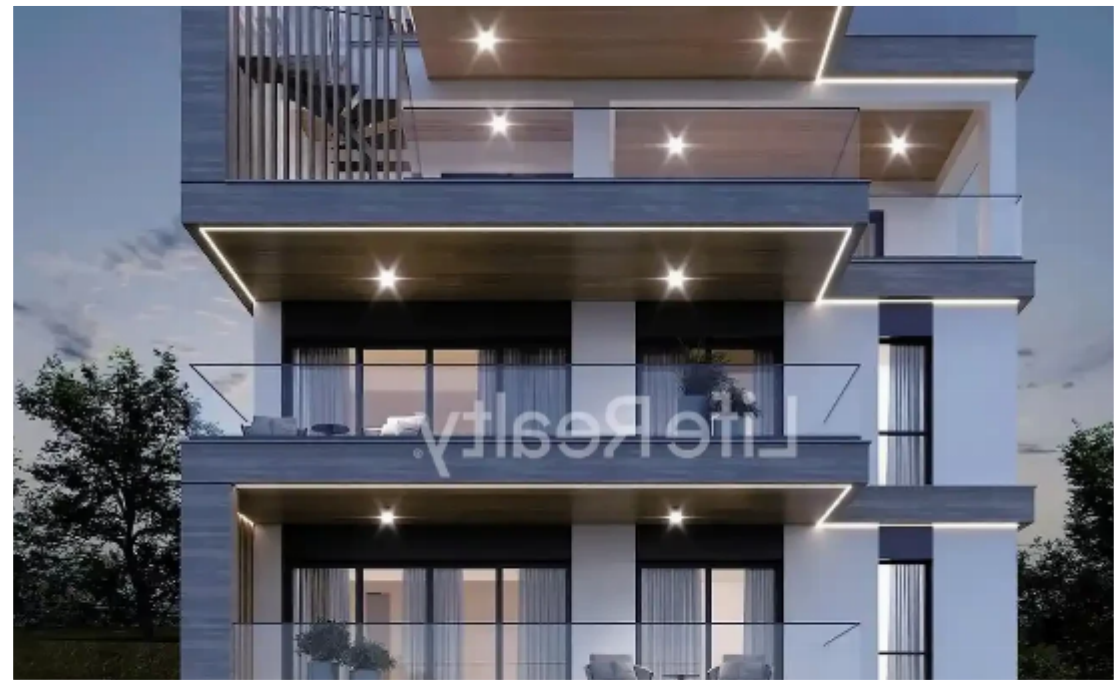

1-bedroom apartment for sale

€342.800

Limassol, Super-Home-Center-Timou-Prodromou-Mesa-Geitonia-4004 , Cyprus

This ad is presented by listings admin, under supervision from ,
Licensed Real Estate Agent Reg no: 1234, Lic no: 603/E

Offered at: € 342,800

Estate ID: 42234

Ref: ba5264847

NET internal area: **62**

Bathrooms: **1**

Bedrooms: **1**

Parking spaces: **Covered cars**

Available from: **2024-05-28**

Offered at: **342,800**

Type: **Apartment**

Introducing this amazing three-floor building, featuring six apartments and one penthouse, nestled in the most luxurious and desirable area, Germasogeia in Limassol. Conveniently close to many amenities, it's just a quick 10-minute drive from Limassol city center and offers easy access to the highway within a 3-minute drive. With its high-quality finishes, these apartments provide both renters and potential buyers a unique opportunity to live in a luxurious and beautiful area. Located near main roads in the Germasogeia area, it's only a short 7-minute drive from the beach and conveniently situated near schools, banks, and markets. This prime location ensures a blend of c...