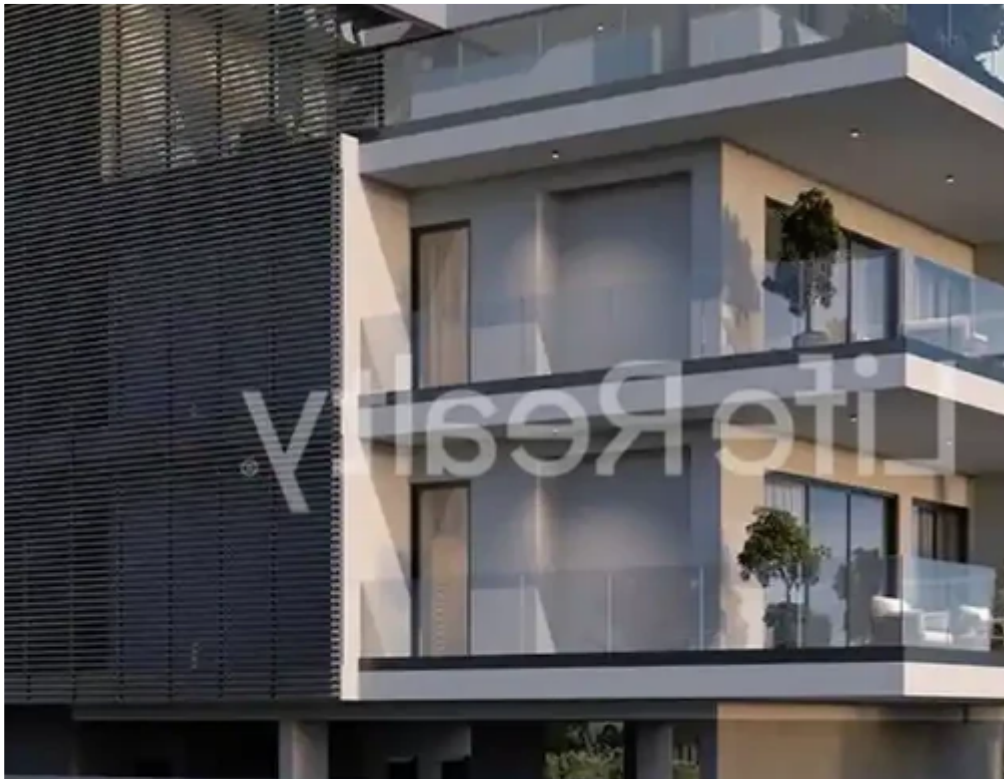

2-bedroom apartment for sale

€410.000

Limassol, Linopetra-School-Agios-Stylianos-Agios-Athanasios-4102 ,
Cyprus

This ad is presented by listings admin, under supervision from ,
Licensed Real Estate Agent Reg no: 1234, Lic no: 603/E

Offered at: €410,000

Estate ID: 42724

Ref: ba5272605

NET internal area: **84**

Bathrooms: **2**

Bedrooms: **2**

Parking spaces: **Covered cars**

Available from: **2024-05-30**

Offered at: **410,000**

Type: **Apartment**

Presenting this impressive three-story building, featuring six exquisite apartments and a full-floor penthouse, located in the prestigious Linopetra area of Limassol. Conveniently situated just a seven-minute drive from Limassol city center and less than five minutes from the highway, this property offers unparalleled access to a plethora of amenities. Designed and constructed with meticulous attention to detail, it appeals to both discerning renters and potential buyers. Nestled in a tranquil neighborhood, the building promises a luxurious and convenient lifestyle. Boasting outstanding features and top-notch amenities, it ensures a life of sophistication and comfort. Its proxim...