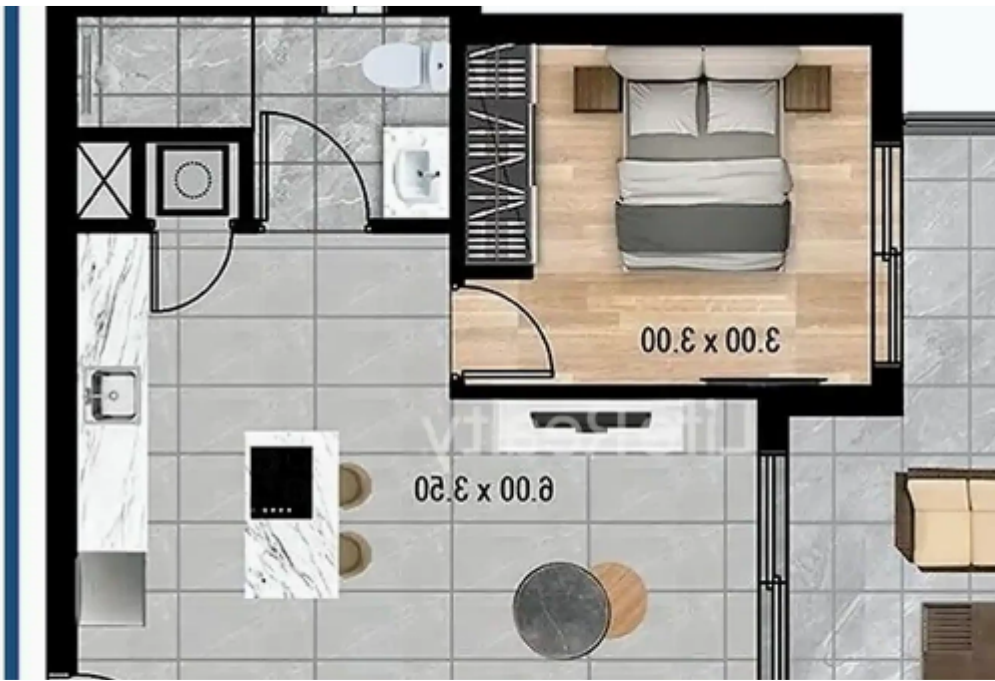

2-bedroom penthouse for sale

Limassol, Super-Home-Center-Timou-Prodromou-Mesa-Geitonia-4004 , Cyprus

This ad is presented by listings admin, under supervision from ,
Licensed Real Estate Agent Reg no: 1234, Lic no: 603/E

Offered at: € 449,900

Estate ID: 42990

Ref: ba5274568

NET internal area: **80**

Bathrooms: **2**

Bedrooms: **2**

Parking spaces: **Covered cars**

Available from: **2024-05-31**

Offered at: **449,900**

Type: **Penthouse**

Introducing this spectacular three-floor building, nestled in the most luxurious and desirable area of Germasogeia in Limassol. Conveniently close to many amenities, it's just a quick 10-minute drive from Limassol city center and offers easy access to the highway within a 5-minute drive. With its high-quality finishes and luxury facilities, this penthouse provides both renters and potential buyers with a unique opportunity to live in a luxurious and beautiful area. This penthouse boast an ideal location, with the beach just a short 10-minute drive away. Additionally, they are conveniently situated near schools, banks, and markets. This prime location ensures a perfect blend of co...