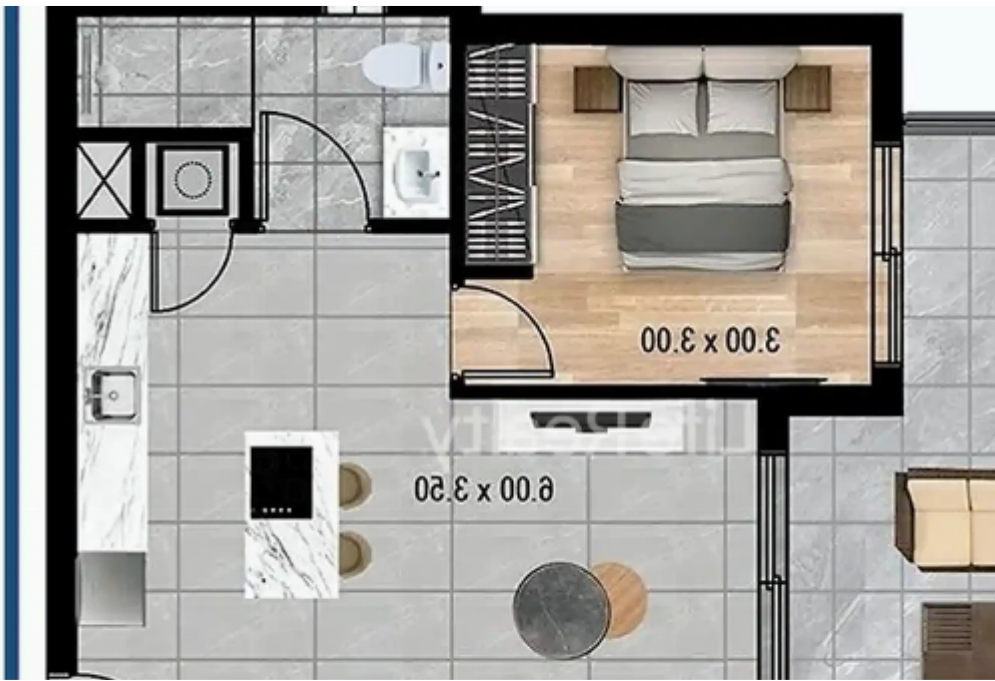

**Offered at:** € 449,900

**Estate ID:** 42990

**Ref:** ba5274568

NET internal area: **80**

Bathrooms: **2**

Bedrooms: **2**

Parking spaces: **Covered cars**

Available from: **2024-05-31**

Offered at: **449,900**

Type: **Penthouse**

Introducing this spectacular three-floor building, nestled in the most luxurious and desirable area of Germasogeia in Limassol. Conveniently close to many amenities, it's just a quick 10-minute drive from Limassol city center and offers easy access to the highway within a 5-minute drive. With its high-quality finishes and luxury facilities, this penthouse provides both renters and potential buyers with a unique opportunity to live in a luxurious and beautiful area. This penthouse boast an ideal location, with the beach just a short 10-minute drive away. Additionally, they are conveniently situated near schools, banks, and markets. This prime location ensures a perfect blend of convenien...