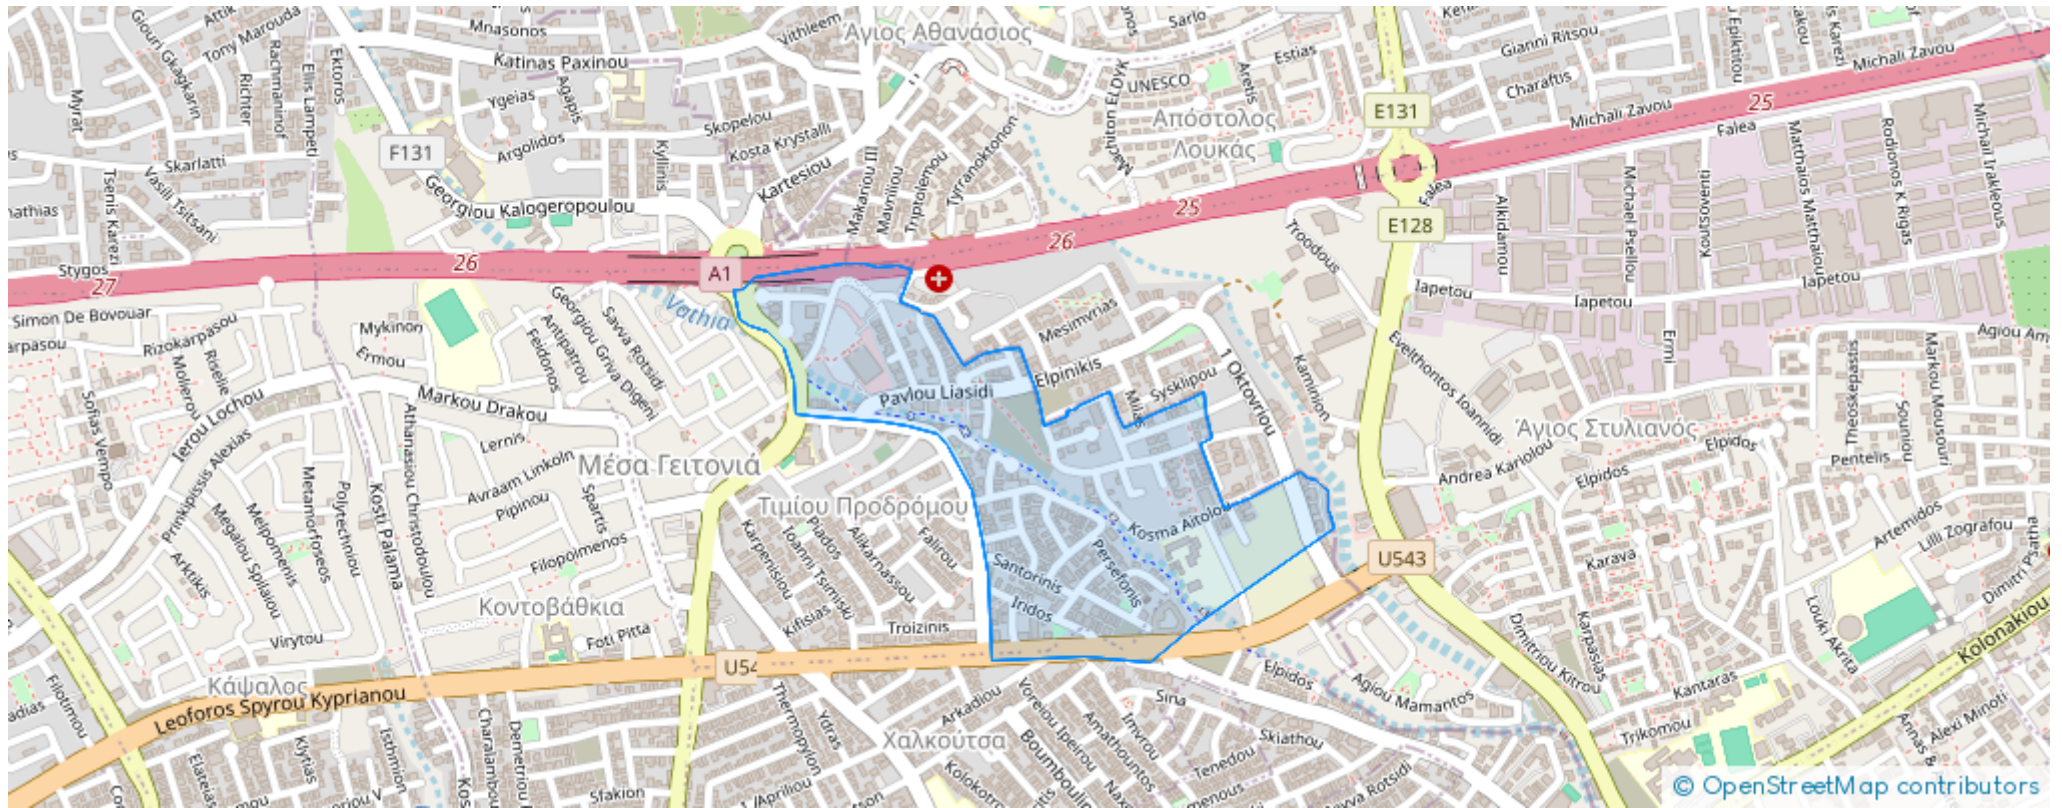

# Estate on map:

**Website:** [realty.com.cy/p/2-bedroom-apartment-to-rent-€2.600-ba5276765](https://realty.com.cy/p/2-bedroom-apartment-to-rent-€2.600-ba5276765)

**Email:** [info@rimatech.com.cy](mailto:info@rimatech.com.cy)