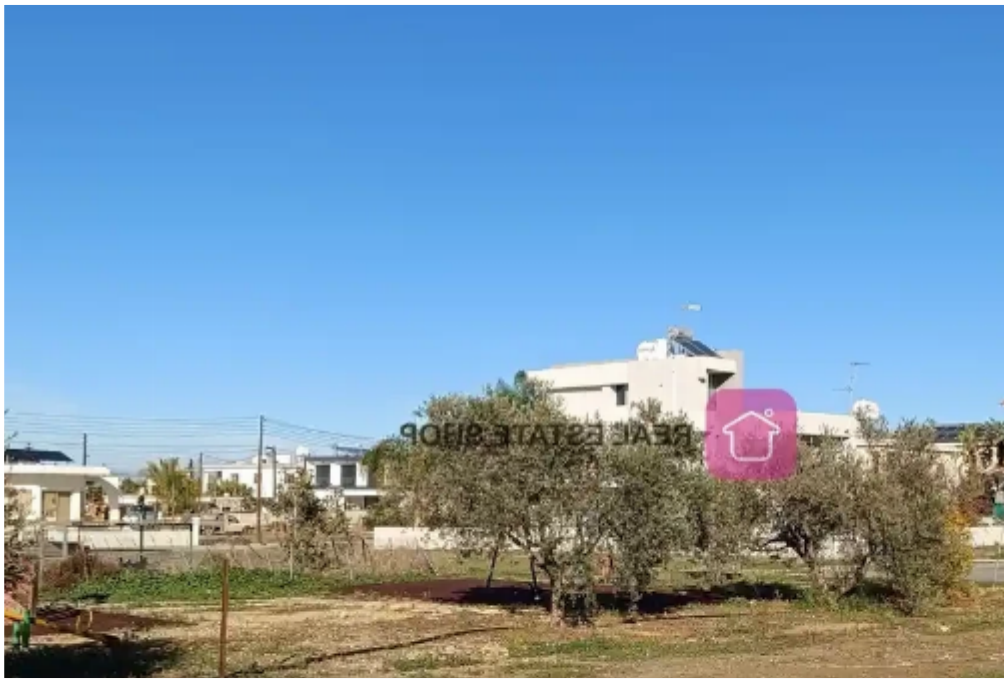

Residential land 517 m² €95.000

Nicosia, Pano-Deftera-2460 , Cyprus

This ad is presented by listings admin, under supervision from ,
Licensed Real Estate Agent Reg no: 1234, Lic no: 603/E

Offered at: €95,000

Estate ID: 46086

Ref: ba5290510

Total plot's-land's area: **517 m²**

Coverage: **70 %**

Available from: **2024-06-12**

Offered at: **95,000**

Type: **Residential**

""For sale, Land plot, in Pano Deftera. The Land plot is 517sq.m.With a building permit, and electricity supply, With water supply, it has a 23 m. facade length, the building factor is 120% and the coverage ratio is 70%, with a maximum building height of 11.4 m. It is suitable for Developers, in Residential areas. Building Factor: 120 Coverage factor (%): 70 ?ax Building Height: 11.4 Facade Length (m): 23""...