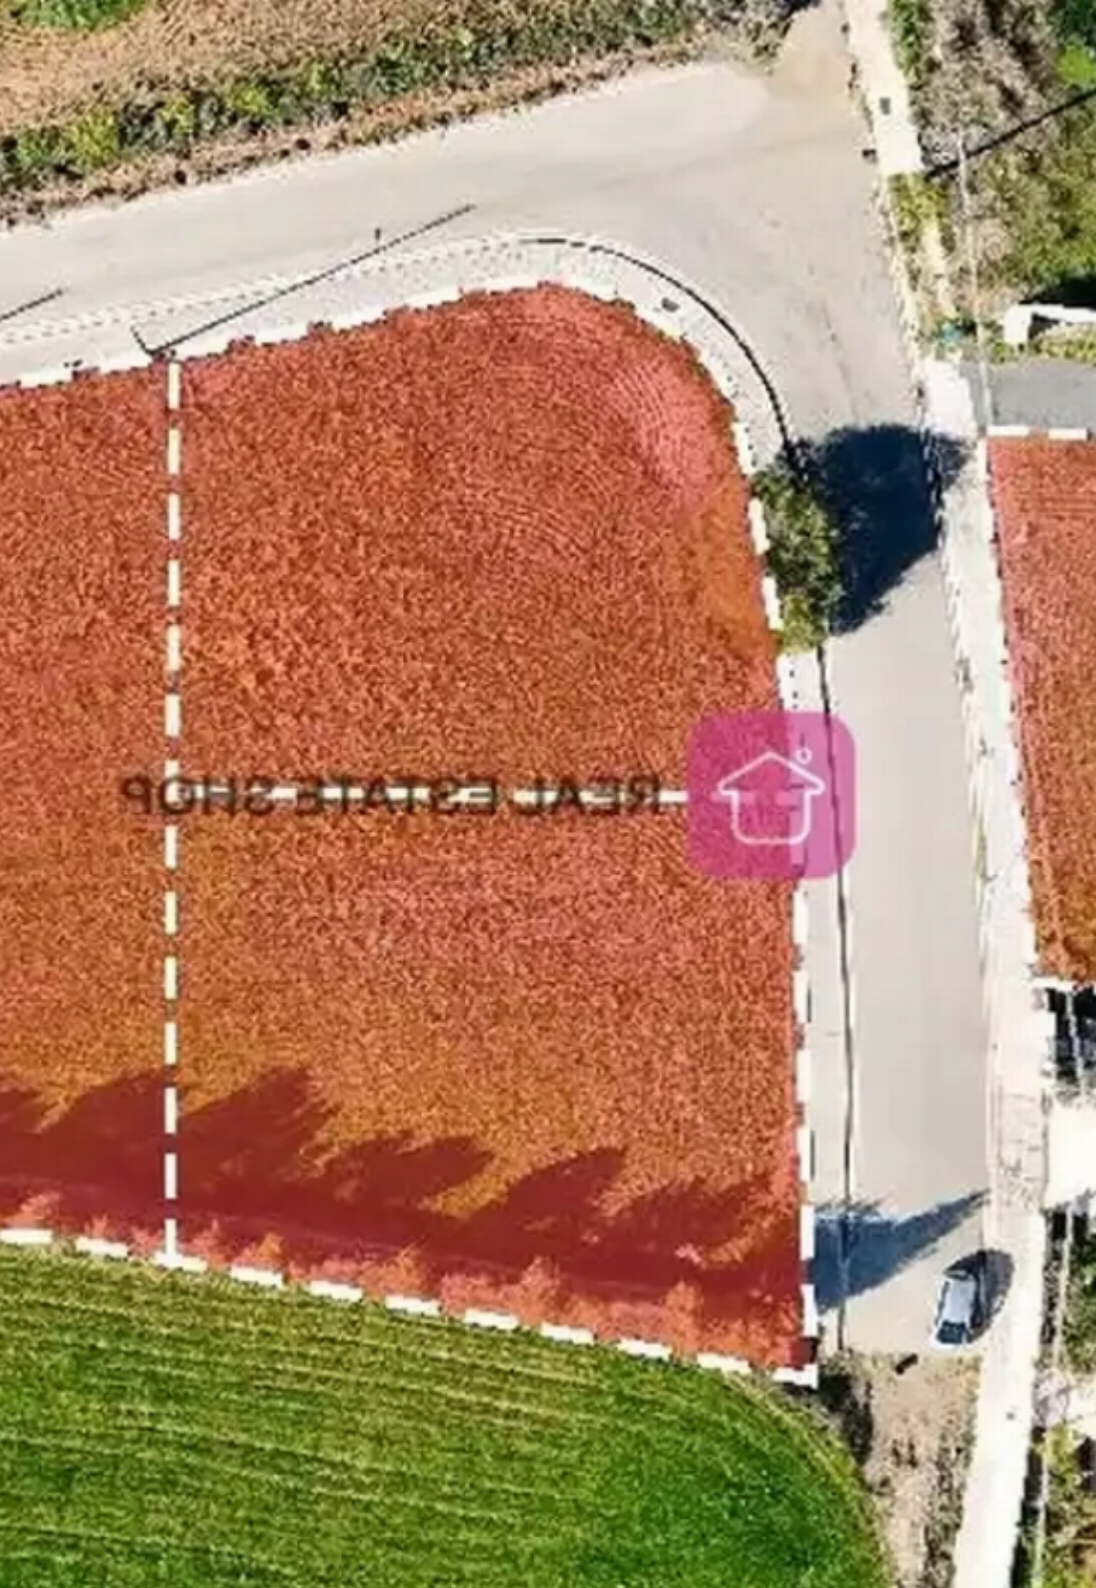

Website: [realty.com.cy/p/residential-land-669-m²-€100.000-ba5293286](https://realty.com.cy/p/residential-land-669-m2-€100.000-ba5293286)

Email: info@rimatech.com.cy

Phone: [+35795958898](tel:+35795958898) // [+35725714014](tel:+35725714014)

This ad is presented by listings admin, under supervision from ,
Licensed Real Estate Agent Reg no: 1234, Lic no: 603/E