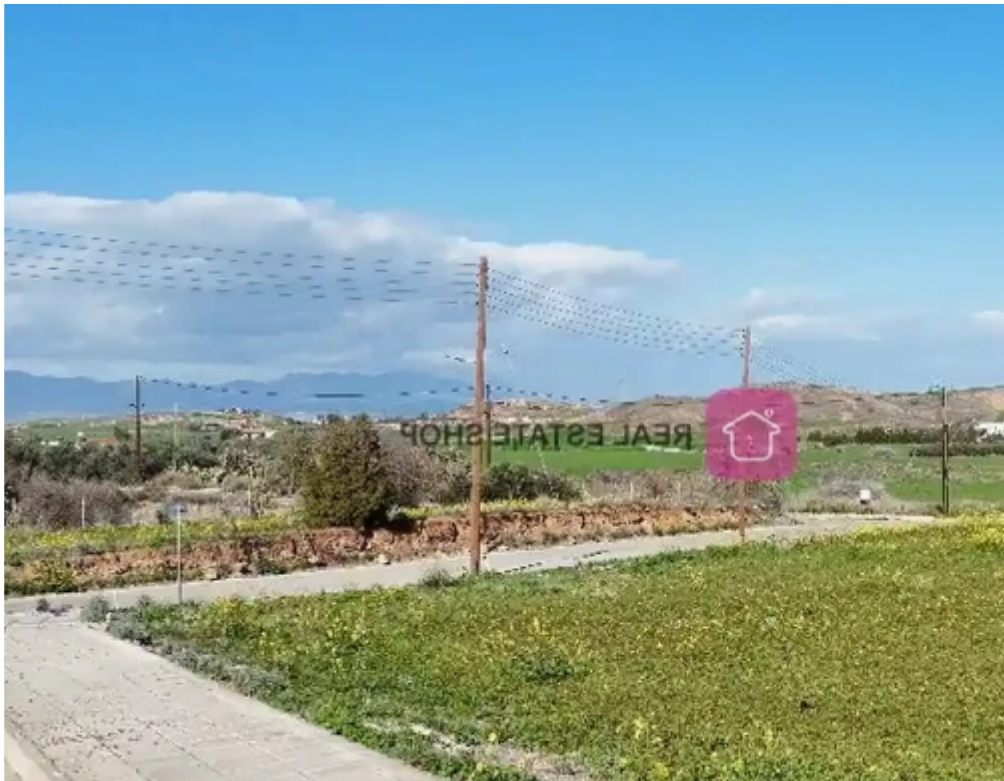

Residential land 669 m²

€100.000

Nicosia, Pano-Deftera-2460 , Cyprus

This ad is presented by listings admin, under supervision from ,
Licensed Real Estate Agent Reg no: 1234, Lic no: 603/E

Offered at: € 100,000

Estate ID: 46441

Ref: ba5293286

Total plot's-land's area: **669 m²**

Coverage: **25 %**

Available from: **2024-06-13**

Offered at: **100,000**

Type: **Residential**

Plot for sale in Pano Deftera in Grammar School Area. It is located 400 meters (approx.) north of the Nicosia – Palaichori connection road and 700 meters (approx.) west of «The Grammar School». It is a corner plot, has an even surface abuts onto a registered road along its southern and eastern boundary with a frontage of 47 m Planning zone: ?4 Building Coefficient: 40% Coverage Coefficient: 25% Maximum Floors Allowed: 2 Maximum Building Height (m): 8,30...