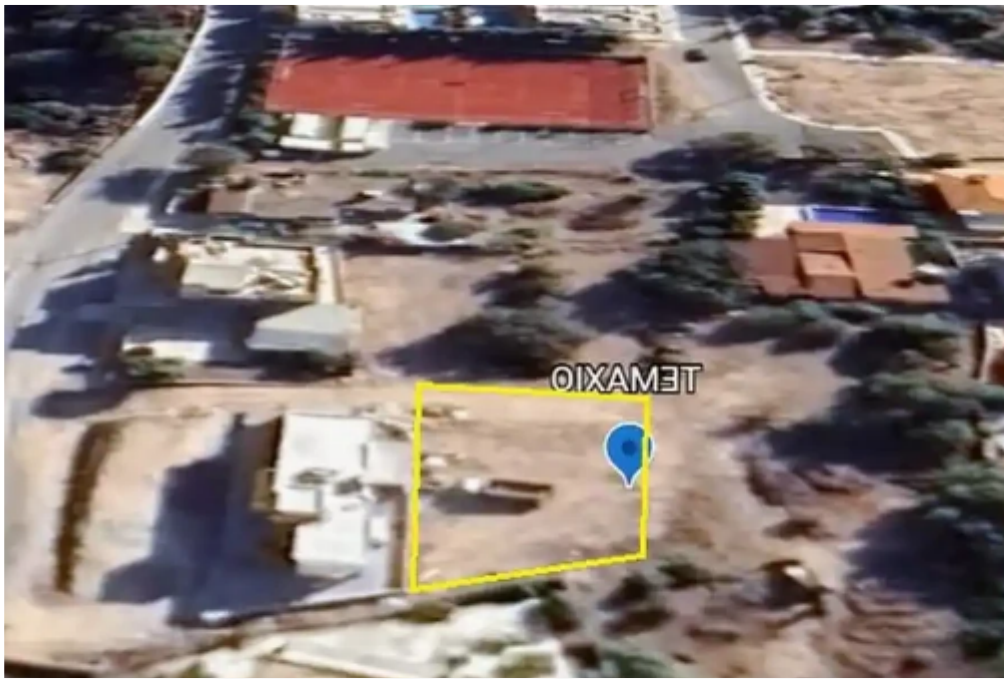

## Residential land 426 m<sup>2</sup>

**€125.000**

Paphos, Primary-Schoold-Geroskipou-8200 , Cyprus

This ad is presented by listings admin, under supervision from ,  
Licensed Real Estate Agent Reg no: 1234, Lic no: 603/E

**Offered at:** € 140,000

**Estate ID:** 46751

**Ref:** ba5295219

REFER  
51  
12

Total plot's-land's area: **426 m²**

Coverage: **50 %**

Density: **90 %**

Available from: **2024-06-14**