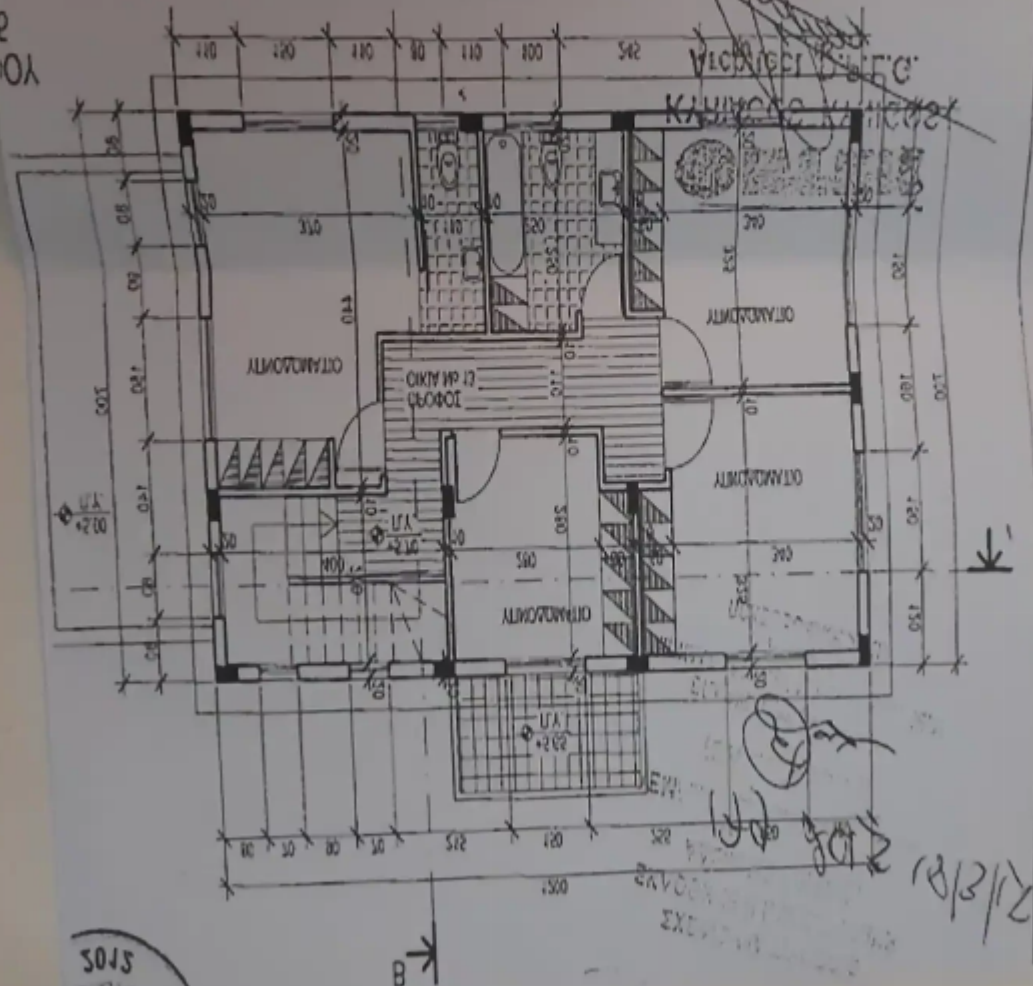

ΕΤΕΚ

Τηλ: 22329908

1890399 \ ΕΡΕΥΝΕΣ \ ΑΝΑΓΕΣΕΣ \ 197

Landscaps Architects

Architects & Interior Designers

ΚΥΡΙΑΚΟΣ ΚΥΡΙΑΚΟΣ

3A

DB 20

Residential land 290 m² €99.000

Limassol, Riga-Fereou-St-Agios-Nektarios-3091 , Cyprus

This ad is presented by listings admin, under supervision from ,

Licensed Real Estate Agent Reg no: 1234, Lic no: 603/E

Offered at: € 115,000

Estate ID: 46754

Ref: ba5295081