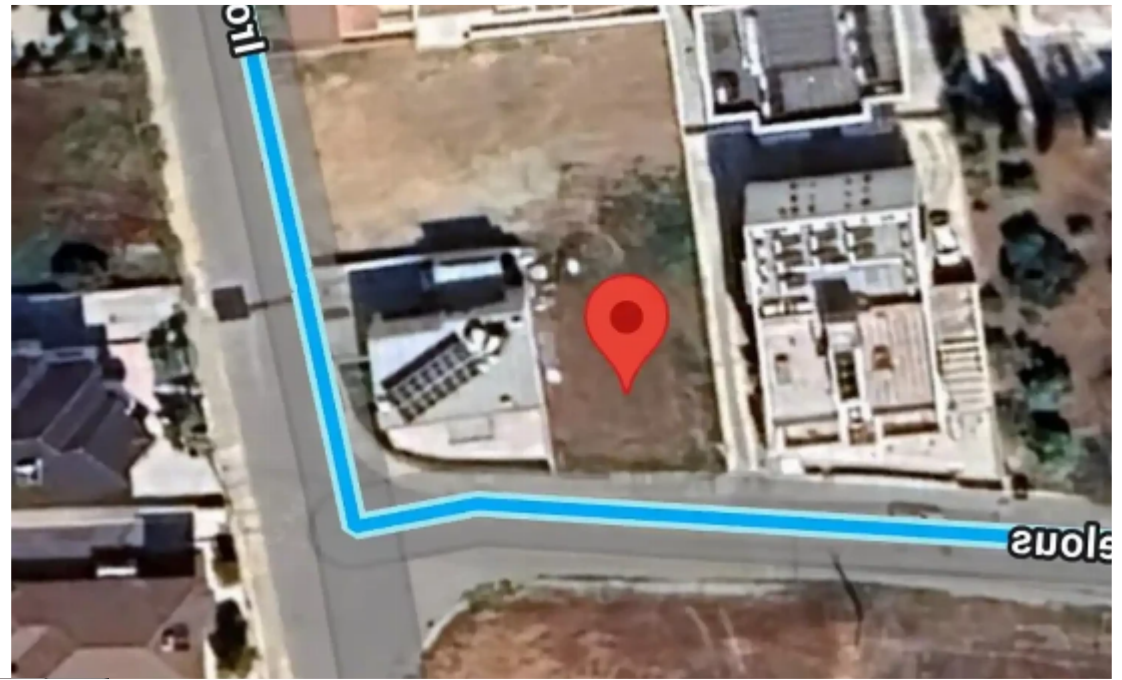

## Residential land 268 m<sup>2</sup>

**€120.000**

Nicosia, Lidl-Agia-Paraskevi-Agios-Nikolaos-Lakatamia-2311 ,  
Cyprus

This ad is presented by listings admin, under supervision from ,  
Licensed Real Estate Agent Reg no: 1234, Lic no: 603/E

**Offered at:** € 120,000

**Estate ID:** 47102

**Ref:** ba5333377

Total plot's-land's area: **268 m<sup>2</sup>**

Coverage: **100 %**

Density: **100 %**

Available from: **2024-07-09**

Offered at: **120,000**

Type: **Residential**

""""Residential plot in Lakatamia located near Alphamega Supermarket."""" ...