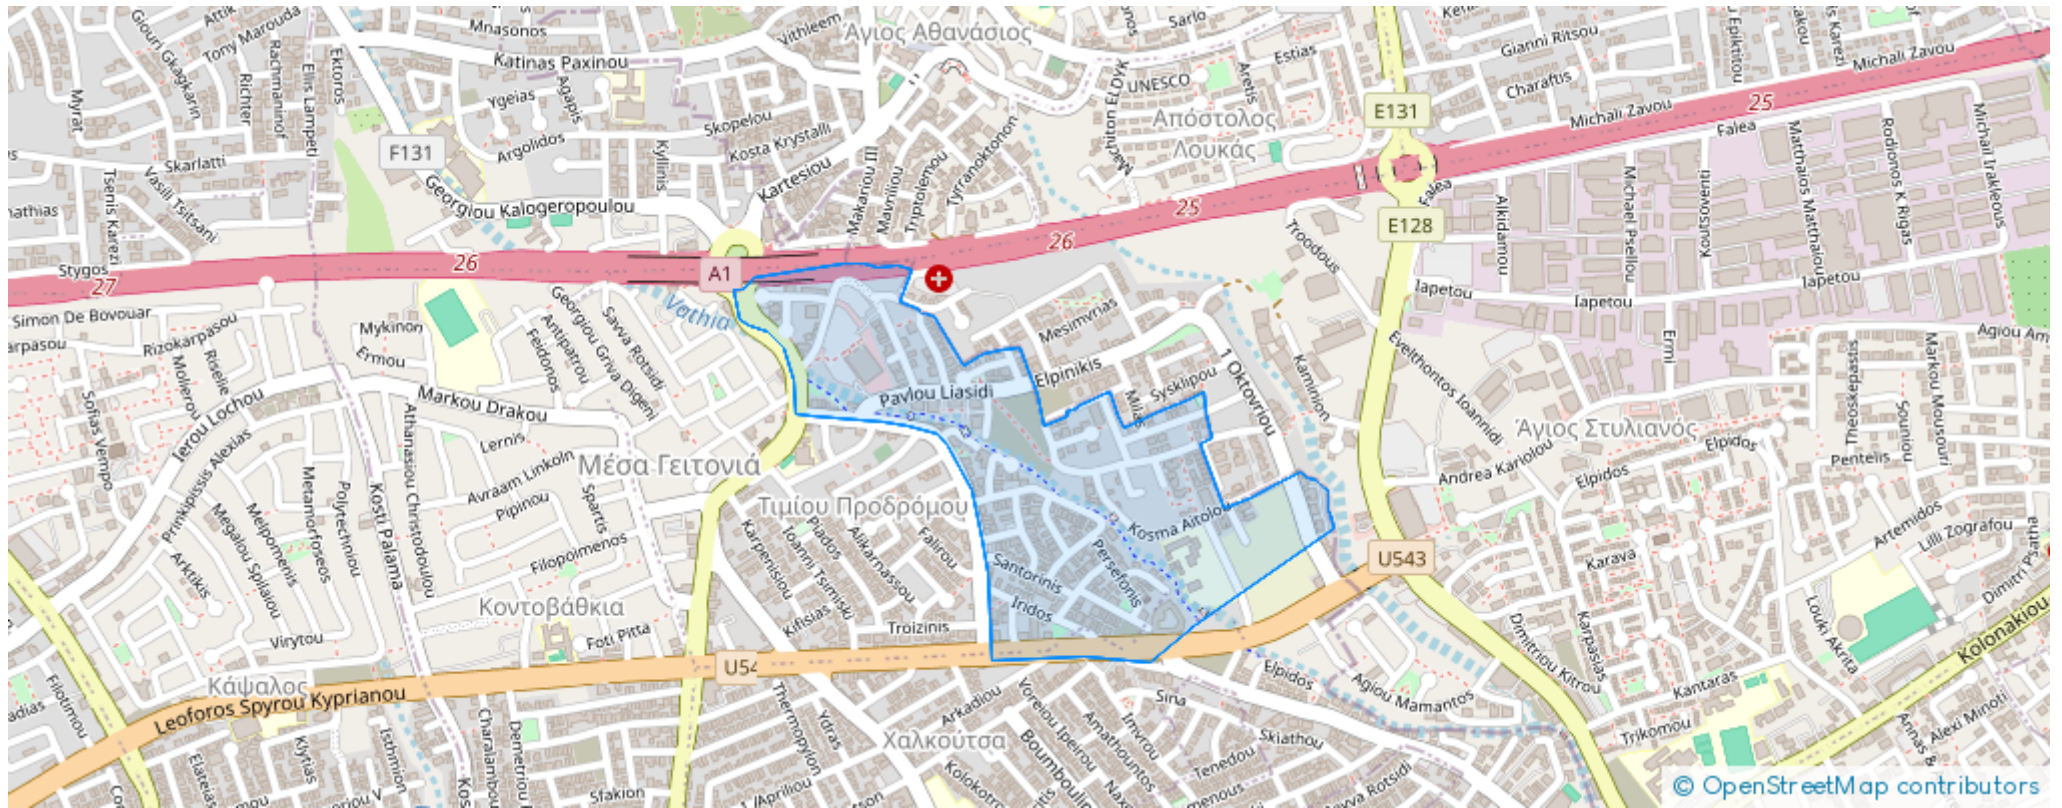

Estate on map: