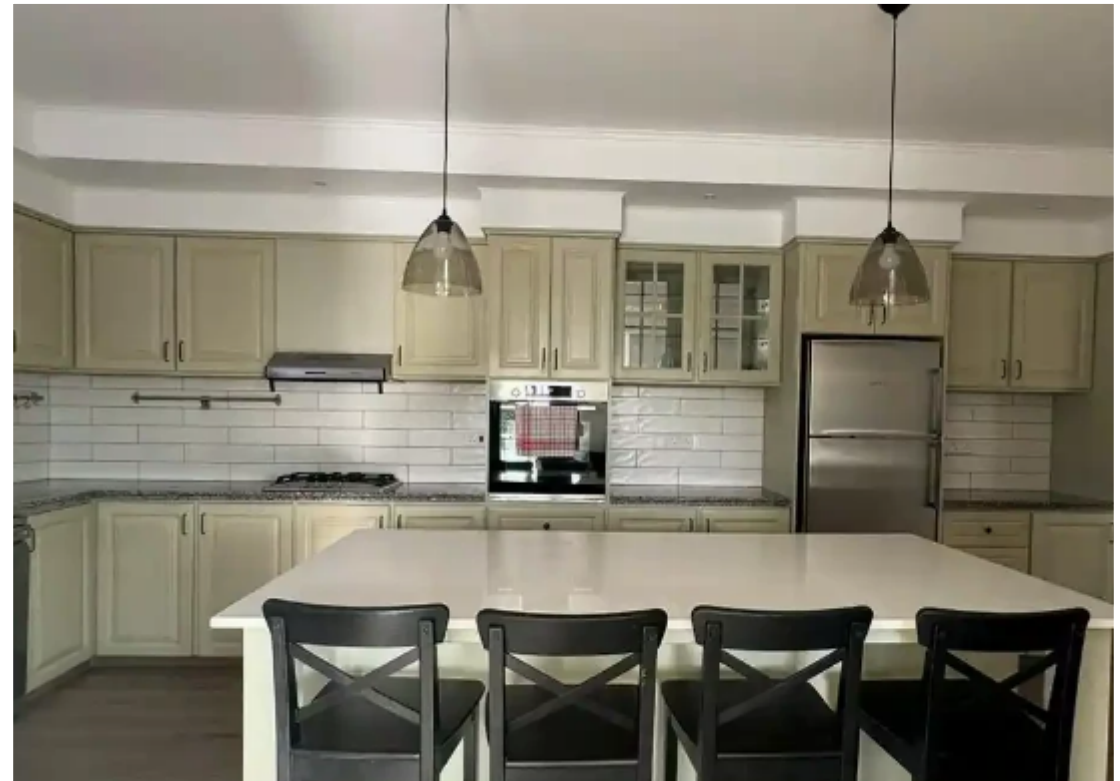

Estate ID: 47513

Ref: ba5326734

NET internal area: **180**

Bathrooms: **3**

Bedrooms: **4**

Parking spaces: **Covered cars**

Available from: **2024-07-09**

Offered at: **1,400**