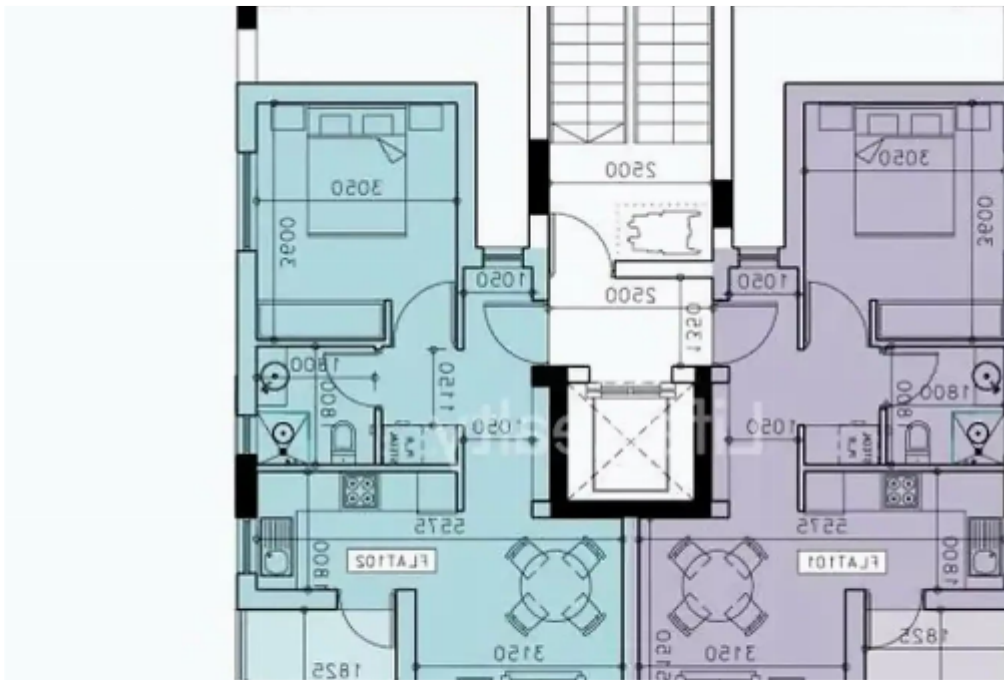

Offered at: € 320,000

Estate ID: 47561

Ref: ba5326775

NET internal area: **78**

Bathrooms: **3**

Bedrooms: **2**

Parking spaces: **Covered cars**

Available from: **2024-07-09**